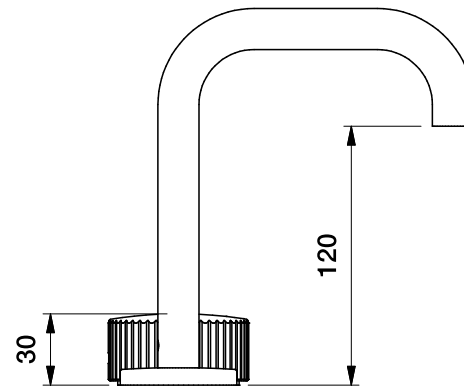

Brodware

HALO BASIN SET WITH PLEAT HANDLES

1.9500.97.9.XX

DIMENSIONS

Front view:

Side view:

Top view:

XX suffix indicates finish - **see website for colour code**

Dimensions subject to change without notice

All dimensions are approximate

Copyright © Brodware 2020

B.