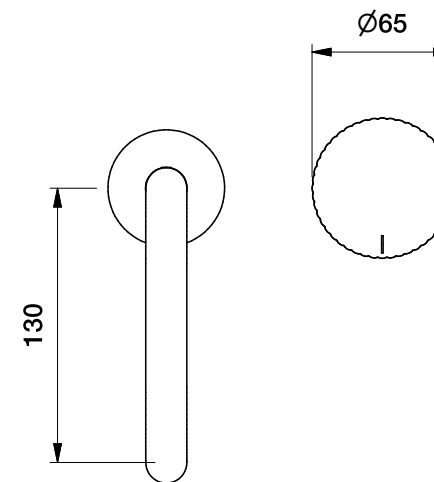

Brodware

HALO BASIN SET WITH PLEAT HANDLES

1.9500.97.9.XX

DIMENSIONS

Front view:

Side view:

Top view:

XX suffix indicates finish - **see website for colour code**

Dimensions subject to change without notice

All dimensions are approximate

Copyright © Brodware 2020

B.