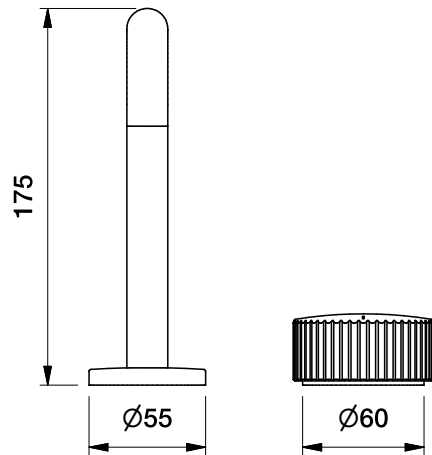

Brodware

HALO BASIN SET WITH PLEAT HANDLES

1.9500.97.9.XX

DIMENSIONS

Front view:

Side view:

Top view:

XX suffix indicates finish - **see website for colour code**

Dimensions subject to change without notice

All dimensions are approximate

Copyright © Brodware 2020

B.