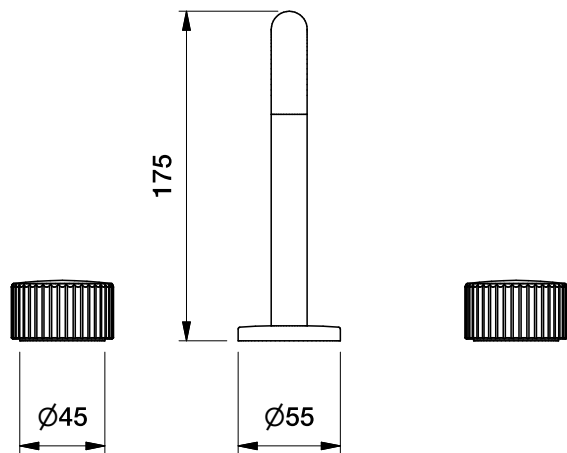

Brodware

HALO BASIN SET WITH PLEAT HANDLES

1.9500.80.9.XX

DIMENSIONS

Front view:

Side view:

Top view:

XX suffix indicates finish - [see website for colour code](#)

Dimensions subject to change without notice

All dimensions are approximate

Copyright © Brodware 2020

B.