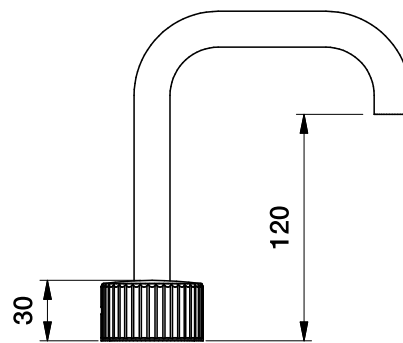

Brodware

HALO BASIN SET WITH PLEAT HANDLES

1.9500.80.9.XX

DIMENSIONS

Front view:

Side view:

Top view:

XX suffix indicates finish - [see website for colour code](#)

Dimensions subject to change without notice

All dimensions are approximate

Copyright © Brodware 2020

B.