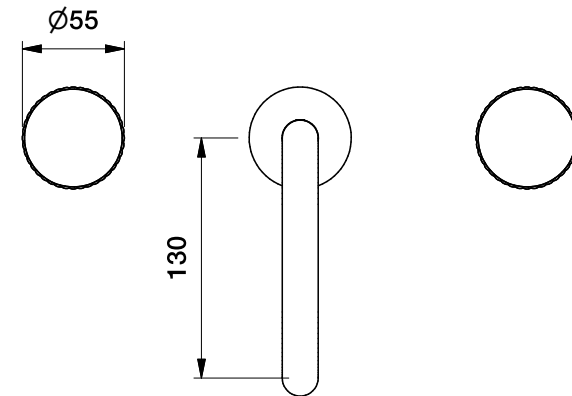

Brodware

HALO BASIN SET WITH PLEAT HANDLES

1.9500.80.9.XX

DIMENSIONS

Front view:

Side view:

Top view:

XX suffix indicates finish - [see website for colour code](#)

Dimensions subject to change without notice

All dimensions are approximate

Copyright © Brodware 2020

B.