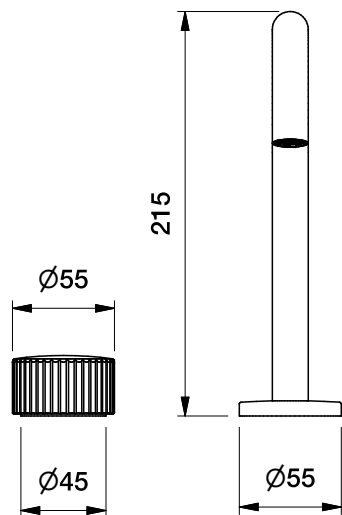

Brodware

HALO BASIN SET WITH PLEAT HANDLES

1.9500.00.9.XX

DIMENSIONS

Front view:

Side view:

Top view:

XX suffix indicates finish - **see website for colour code**

Dimensions subject to change without notice

All dimensions are approximate

Copyright © Brodware 2020

B.