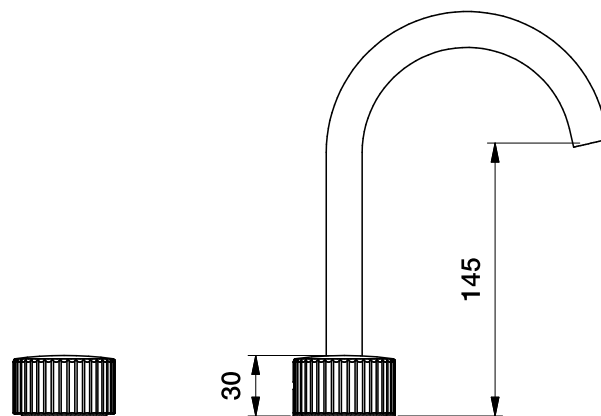

Brodware

HALO BASIN SET WITH PLEAT HANDLES

1.9500.00.9.XX

DIMENSIONS

Front view:

Side view:

Top view:

XX suffix indicates finish - **see website for colour code**