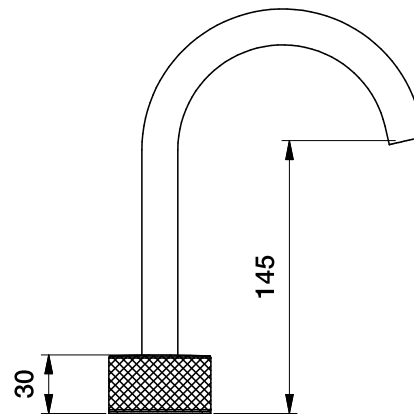

## HALO BASIN SET WITH KNURLED HANDLES

1.9500.00.7.XX

### DIMENSIONS

Front view:

Side view:

Top view:

XX suffix indicates finish - [see website for colour code](#)

Dimensions subject to change without notice

All dimensions are approximate

Copyright © Brodware 2020