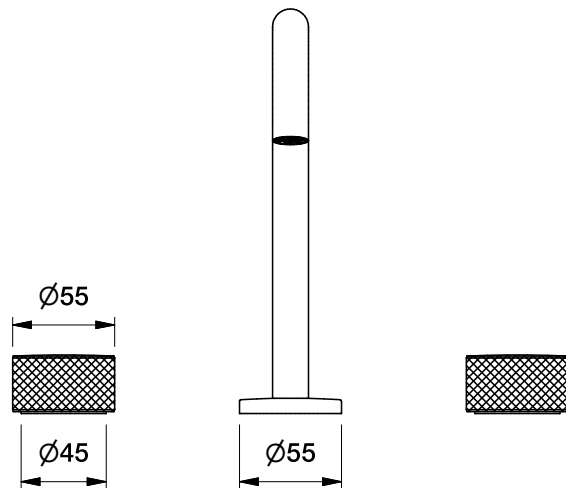

## HALO BASIN SET WITH KNURLED HANDLES

1.9500.00.7.XX

### DIMENSIONS

Front view:

Side view:

Top view:

XX suffix indicates finish - [see website for colour code](#)

Dimensions subject to change without notice

All dimensions are approximate

Copyright © Brodware 2020