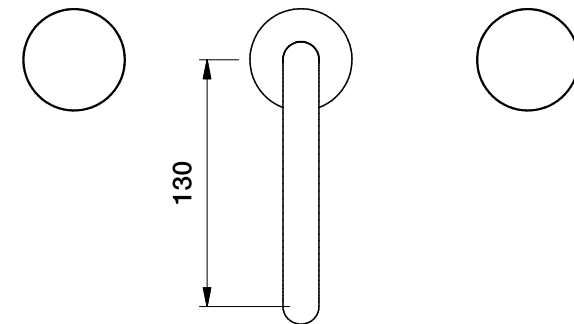

## HALO BASIN SET WITH KNURLED HANDLES

1.9500.00.7.XX

### DIMENSIONS

Front view:

Side view:

Top view:

XX suffix indicates finish - [see website for colour code](#)

Dimensions subject to change without notice

All dimensions are approximate

Copyright © Brodware 2020