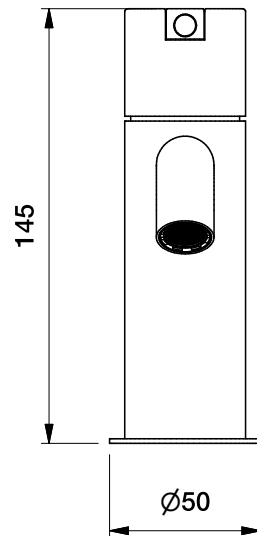

Brodware

MINIM BASIN MIXER

1.9402.00.0.XX

DIMENSIONS

Front view:

Side view:

Top view:

XX suffix indicates finish - **see website for colour code**

Dimensions subject to change without notice

All dimensions are approximate

Copyright © Brodware 2020

B.