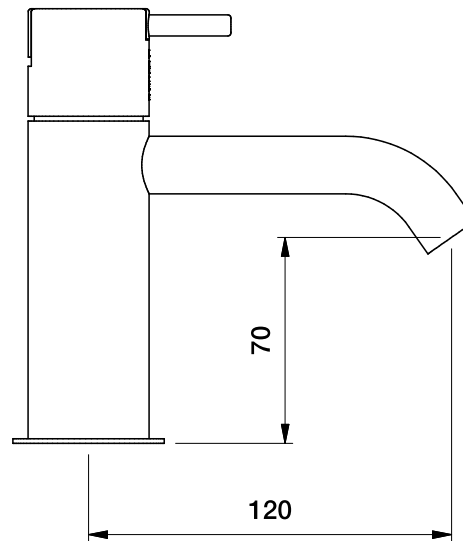

Brodware

MINIM BASIN MIXER

1.9402.00.0.XX

DIMENSIONS

Front view:

Side view:

Top view:

XX suffix indicates finish - **see website for colour code**

Dimensions subject to change without notice

All dimensions are approximate

Copyright © Brodware 2020

B.