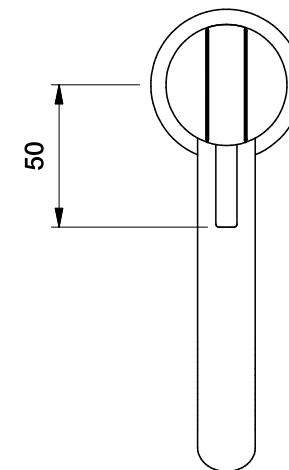

Brodware

MINIM BASIN MIXER

1.9402.00.0.XX

DIMENSIONS

Front view:

Side view:

Top view:

XX suffix indicates finish - **see website for colour code**

Dimensions subject to change without notice

All dimensions are approximate

Copyright © Brodware 2020

B.