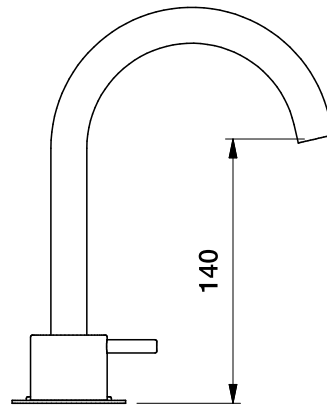

Brodware

MINIM BASIN SET

1.9400.00.3.XX

DIMENSIONS

Front view:

Side view:

Top view:

XX suffix indicates finish - [see website for colour code](#)

Dimensions subject to change without notice

All dimensions are approximate

Copyright © Brodware 2020

B.