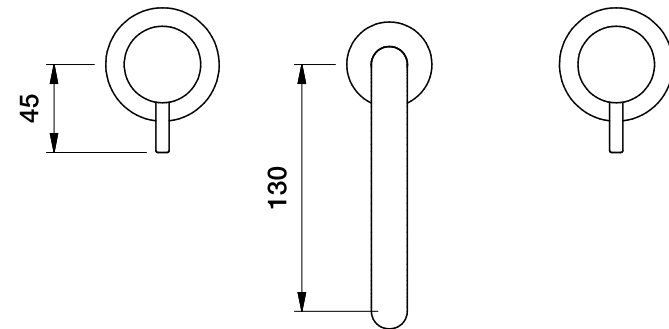

Brodware

MINIM BASIN SET

1.9400.00.3.XX

DIMENSIONS

Front view:

Side view:

Top view:

XX suffix indicates finish - [see website for colour code](#)

Dimensions subject to change without notice

All dimensions are approximate

Copyright © Brodware 2020

B.