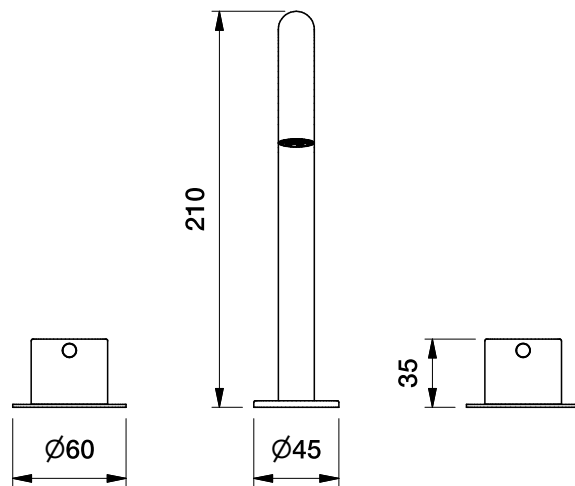

Brodware

MINIM BASIN SET

1.9400.00.3.XX

DIMENSIONS

Front view:

Side view:

Top view:

XX suffix indicates finish - [see website for colour code](#)

Dimensions subject to change without notice

All dimensions are approximate

Copyright © Brodware 2020

B.