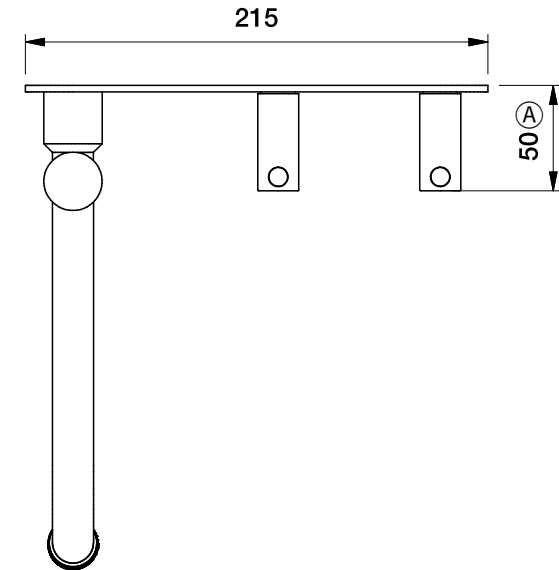

Brodware

YOKATO WALL SET WITH METAL LEVERS

1.9329.02.3.XX

1.9329.52.3.XX Flow controlled variant

DIMENSIONS

Front view:

Side view:

Top view:

XX suffix indicates finish - **see website for colour code**

Dimensions subject to change without notice

All dimensions are approximate

Copyright © Brodware 2020

B.