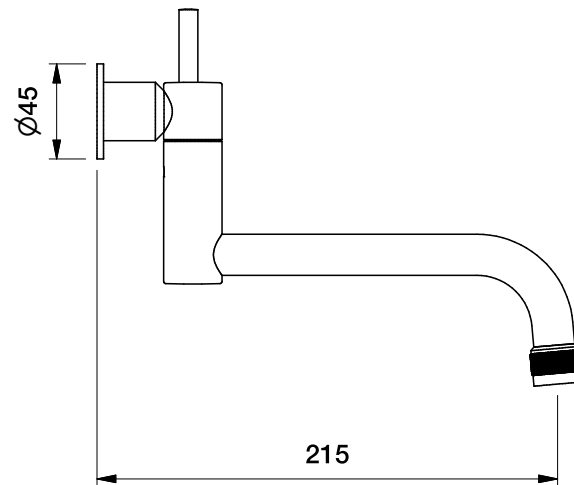

Brodware

YOKATO WALL SET WITH METAL LEVERS

1.9329.02.3.XX

1.9329.52.3.XX Flow controlled variant

DIMENSIONS

Front view:

Side view:

Top view:

XX suffix indicates finish - **see website for colour code**

Dimensions subject to change without notice

All dimensions are approximate

Copyright © Brodware 2020

B.