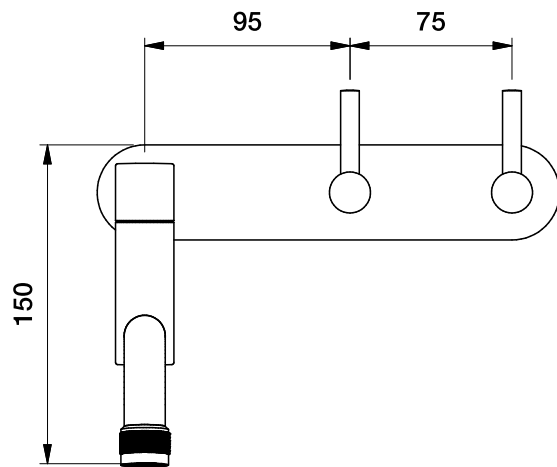

Brodware

YOKATO WALL SET WITH METAL LEVERS

1.9329.02.3.XX

1.9329.52.3.XX Flow controlled variant

DIMENSIONS

Front view:

Side view:

Top view:

XX suffix indicates finish - **see website for colour code**

Dimensions subject to change without notice

All dimensions are approximate

Copyright © Brodware 2020

B.