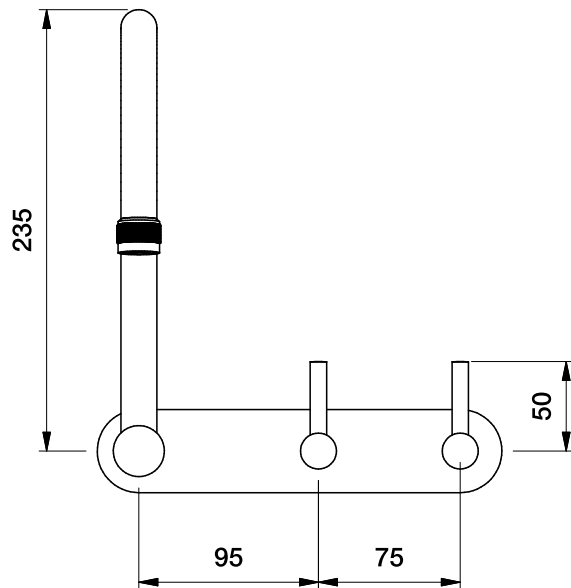

Brodware

YOKATO WALL SET WITH METAL LEVERS

1.9328.02.3.XX

1.9328.52.3.XX Flow controlled variant

DIMENSIONS

Front view:

Side view:

Top view:

XX suffix indicates finish - **see website for colour code**

Dimensions subject to change without notice

All dimensions are approximate

Copyright © Brodware 2020

B.