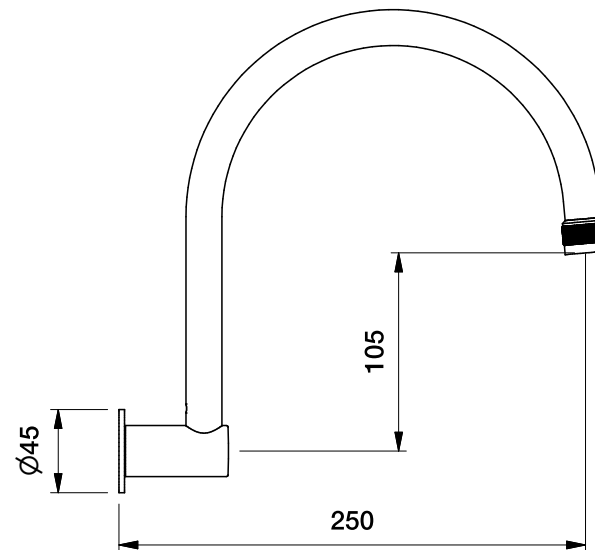

Brodware

YOKATO WALL SET WITH METAL LEVERS

1.9328.02.3.XX

1.9328.52.3.XX Flow controlled variant

DIMENSIONS

Front view:

Side view:

Top view:

XX suffix indicates finish - **see website for colour code**

Dimensions subject to change without notice

All dimensions are approximate

Copyright © Brodware 2020

B.