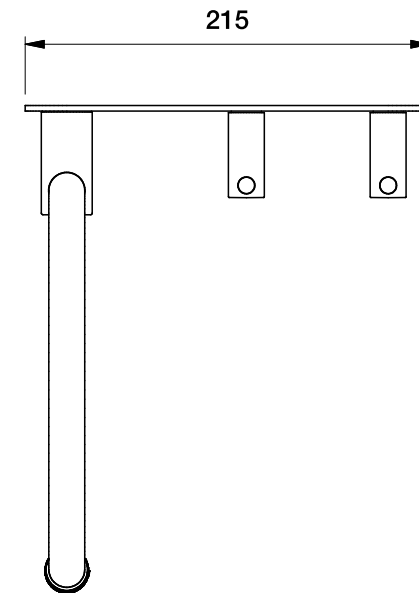

Brodware

YOKATO WALL SET WITH METAL LEVERS

1.9328.02.3.XX

1.9328.52.3.XX Flow controlled variant

DIMENSIONS

Front view:

Side view:

Top view:

XX suffix indicates finish - **see website for colour code**

Dimensions subject to change without notice

All dimensions are approximate

Copyright © Brodware 2020

B.