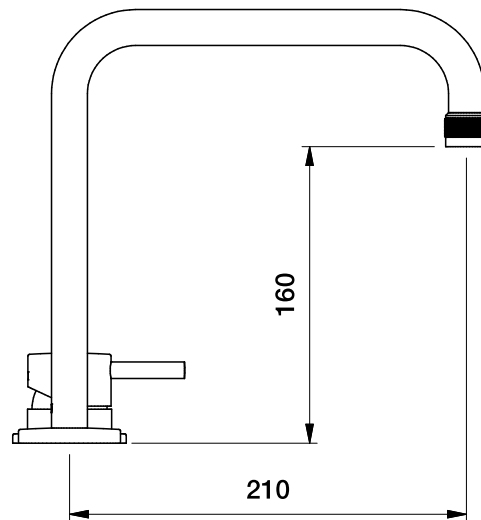

## YOKATO BATH SET WITH METAL LEVERS

1.9307.86.3.XX

### DIMENSIONS

Front view:

Side view:

Top view:

XX suffix indicates finish - **see website for colour code**

Dimensions subject to change without notice

All dimensions are approximate

Copyright © Brodware 2020