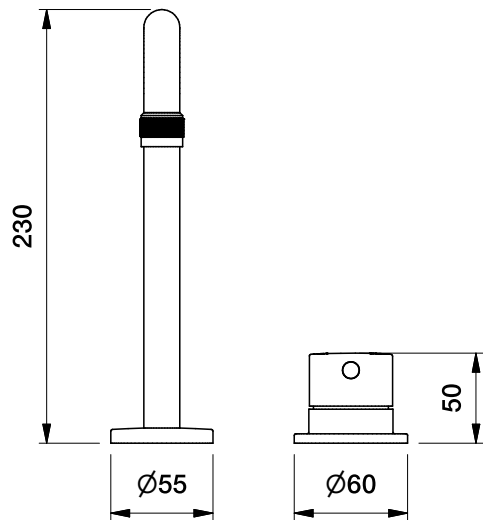

## YOKATO BATH SET WITH METAL LEVERS

1.9307.86.3.XX

### DIMENSIONS

Front view:

Side view:

Top view:

XX suffix indicates finish - **see website for colour code**

Dimensions subject to change without notice

All dimensions are approximate

Copyright © Brodware 2020