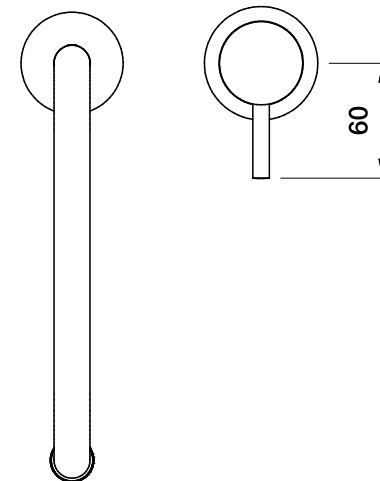

## YOKATO BATH SET WITH METAL LEVERS

1.9307.86.3.XX

### DIMENSIONS

Front view:

Side view:

Top view:

XX suffix indicates finish - **see website for colour code**

Dimensions subject to change without notice

All dimensions are approximate

Copyright © Brodware 2020