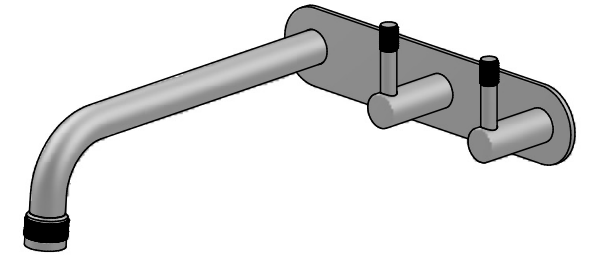

## YOKATO WALL SET KNURLED LEVERS

1.9306.02.7.XX

1.9306.52.7.XX Flow controlled variant

### DIMENSIONS

Front view:

Side view:

Top view:

XX suffix indicates finish - **see website for colour code**

Dimensions subject to change without notice

All dimensions are approximate

Copyright © Brodware 2020