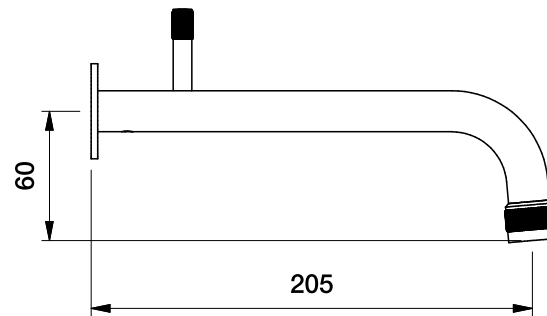

## YOKATO WALL SET KNURLED LEVERS

1.9306.02.7.XX

1.9306.52.7.XX Flow controlled variant

### DIMENSIONS

Front view:

Side view:

Top view:

XX suffix indicates finish - **see website for colour code**

Dimensions subject to change without notice

All dimensions are approximate

Copyright © Brodware 2020