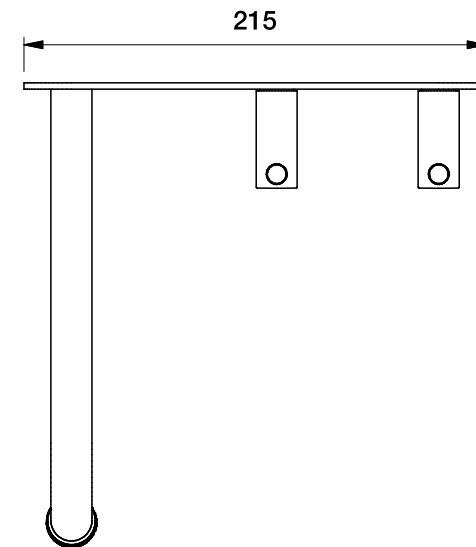

## YOKATO WALL SET KNURLED LEVERS

1.9306.02.7.XX

1.9306.52.7.XX Flow controlled variant

### DIMENSIONS

Front view:

Side view:

Top view:

XX suffix indicates finish - **see website for colour code**

Dimensions subject to change without notice

All dimensions are approximate

Copyright © Brodware 2020