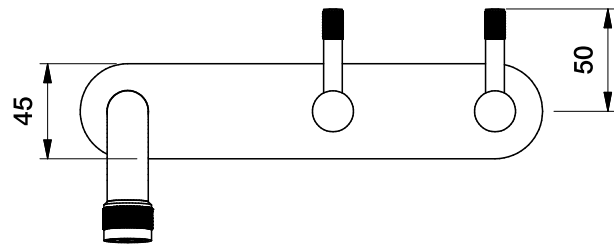

## YOKATO WALL SET KNURLED LEVERS

1.9306.02.7.XX

1.9306.52.7.XX Flow controlled variant

### DIMENSIONS

Front view:

Side view:

Top view:

XX suffix indicates finish - **see website for colour code**

Dimensions subject to change without notice

All dimensions are approximate

Copyright © Brodware 2020