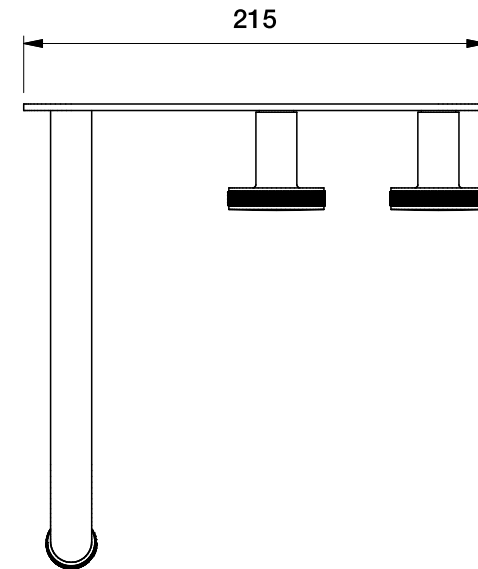

## YOKATO WALL SET WITH DISC HANDLES

1.9306.02.6.XX

1.9306.52.6.XX Flow controlled variant

### DIMENSIONS

Front view:

Side view:

Top view:

XX suffix indicates finish - **see website for colour code**

Dimensions subject to change without notice

All dimensions are approximate

Copyright © Brodware 2020