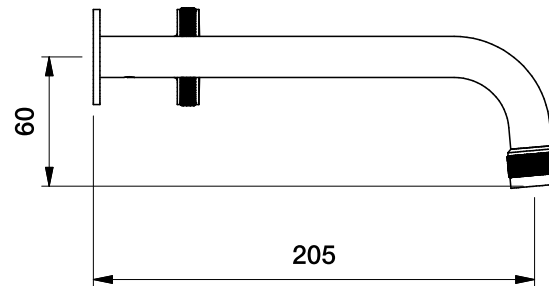

## YOKATO WALL SET WITH DISC HANDLES

1.9306.02.6.XX

1.9306.52.6.XX Flow controlled variant

### DIMENSIONS

Front view:

Side view:

Top view:

XX suffix indicates finish - **see website for colour code**

Dimensions subject to change without notice

All dimensions are approximate

Copyright © Brodware 2020