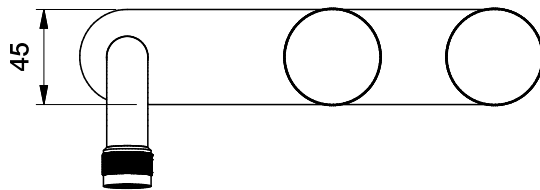

## YOKATO WALL SET WITH DISC HANDLES

1.9306.02.6.XX

1.9306.52.6.XX Flow controlled variant

### DIMENSIONS

Front view:

Side view:

Top view:

XX suffix indicates finish - **see website for colour code**

Dimensions subject to change without notice

All dimensions are approximate

Copyright © Brodware 2020