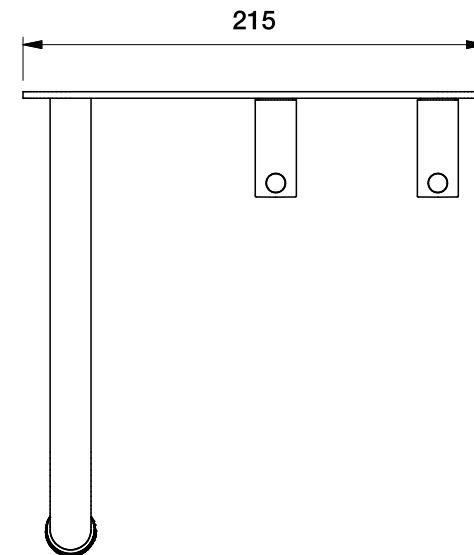

Brodware

YOKATO WALL SET WITH METAL LEVERS

1.9306.02.3.XX

1.9306.52.3.XX Flow controlled variant

DIMENSIONS

Front view:

Side view:

Top view:

XX suffix indicates finish - **see website for colour code**

Dimensions subject to change without notice

All dimensions are approximate

Copyright © Brodware 2020

B.