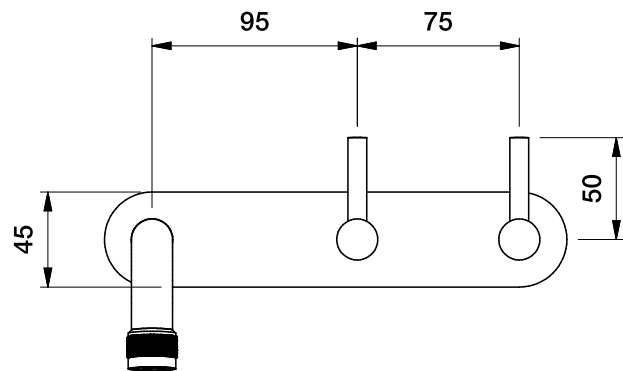

Brodware

YOKATO WALL SET WITH METAL LEVERS

1.9306.02.3.XX

1.9306.52.3.XX Flow controlled variant

DIMENSIONS

Front view:

Side view:

Top view:

XX suffix indicates finish - **see website for colour code**

Dimensions subject to change without notice

All dimensions are approximate

Copyright © Brodware 2020

B.