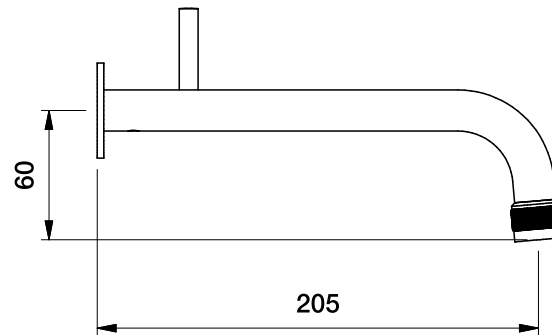

Brodware

YOKATO WALL SET WITH METAL LEVERS

1.9306.02.3.XX

1.9306.52.3.XX Flow controlled variant

DIMENSIONS

Front view:

Side view:

Top view:

XX suffix indicates finish - **see website for colour code**

Dimensions subject to change without notice

All dimensions are approximate

Copyright © Brodware 2020

B.