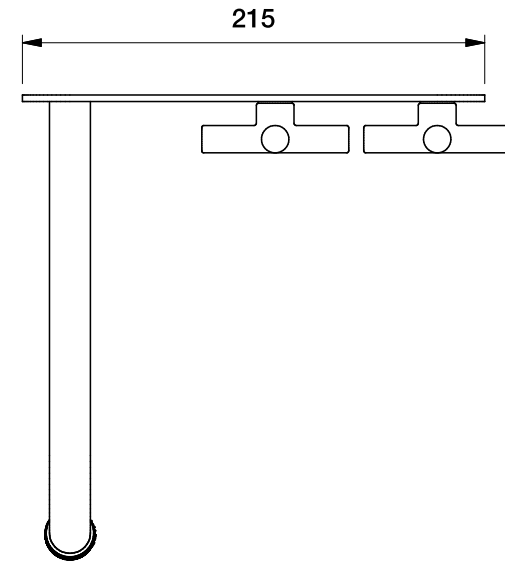

## YOKATO WALL SET WITH CROSS HANDLES

1.9306.02.2.XX

1.9306.52.2.XX Flow controlled variant

### DIMENSIONS

Front view:

Side view:

Top view:

XX suffix indicates finish - **see website for colour code**

Dimensions subject to change without notice

All dimensions are approximate

Copyright © Brodware 2020