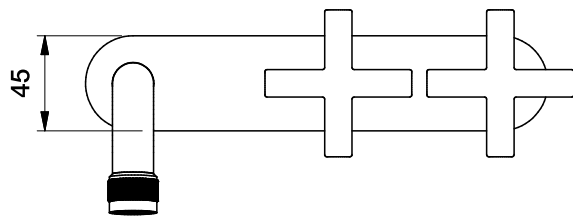

## YOKATO WALL SET WITH CROSS HANDLES

1.9306.02.2.XX

1.9306.52.2.XX Flow controlled variant

### DIMENSIONS

Front view:

Side view:

Top view:

XX suffix indicates finish - **see website for colour code**

Dimensions subject to change without notice

All dimensions are approximate

Copyright © Brodware 2020