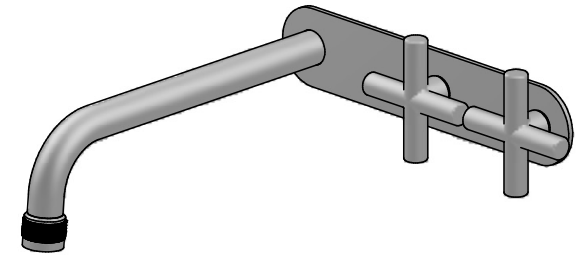

## YOKATO WALL SET WITH CROSS HANDLES

1.9306.02.2.XX

1.9306.52.2.XX Flow controlled variant

### DIMENSIONS

Front view:

Side view:

Top view:

XX suffix indicates finish - **see website for colour code**

Dimensions subject to change without notice

All dimensions are approximate

Copyright © Brodware 2020