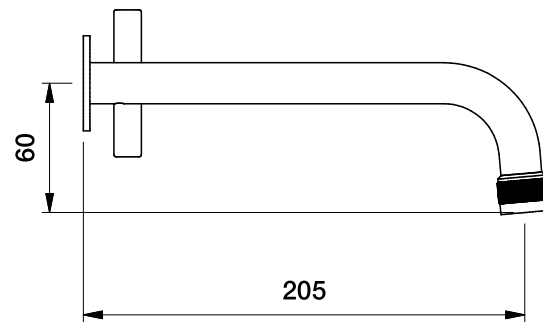

## YOKATO WALL SET WITH CROSS HANDLES

1.9306.02.2.XX

1.9306.52.2.XX Flow controlled variant

### DIMENSIONS

Front view:

Side view:

Top view:

XX suffix indicates finish - **see website for colour code**

Dimensions subject to change without notice

All dimensions are approximate

Copyright © Brodware 2020