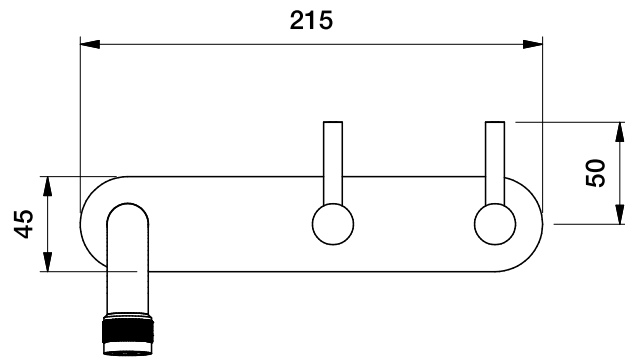

Brodware

YOKATO WALL SET WITH METAL LEVERS

1.9305.02.3.XX

1.9305.52.3.XX Flow controlled variant

DIMENSIONS

Front view:

Side view:

Top view:

XX suffix indicates finish - **see website for colour code**

Dimensions subject to change without notice

All dimensions are approximate

Copyright © Brodware 2020

B.