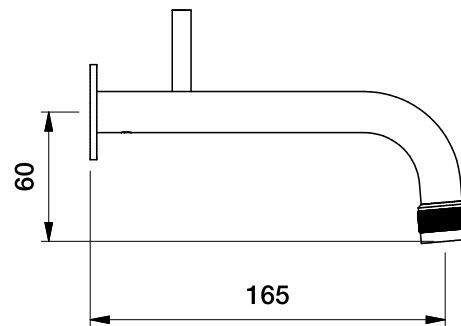

Brodware

YOKATO WALL SET WITH METAL LEVERS

1.9305.02.3.XX

1.9305.52.3.XX Flow controlled variant

DIMENSIONS

Front view:

Side view:

Top view:

XX suffix indicates finish - **see website for colour code**

Dimensions subject to change without notice

All dimensions are approximate

Copyright © Brodware 2020

B.