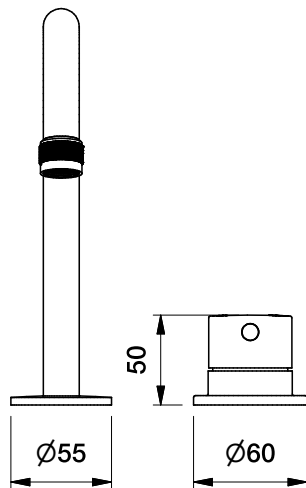

## YOKATO MIXER SET WITH METAL LEVERS

1.9300.06.3.XX

### DIMENSIONS

Front view:

Side view:

Top view:

XX suffix indicates finish - **see website for colour code**

Dimensions subject to change without notice

All dimensions are approximate

Copyright © Brodware 2020