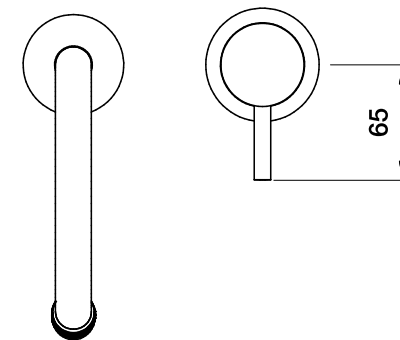

## YOKATO MIXER SET WITH METAL LEVERS

1.9300.06.3.XX

### DIMENSIONS

Front view:

Side view:

Top view:

XX suffix indicates finish - **see website for colour code**

Dimensions subject to change without notice

All dimensions are approximate

Copyright © Brodware 2020

**B.**