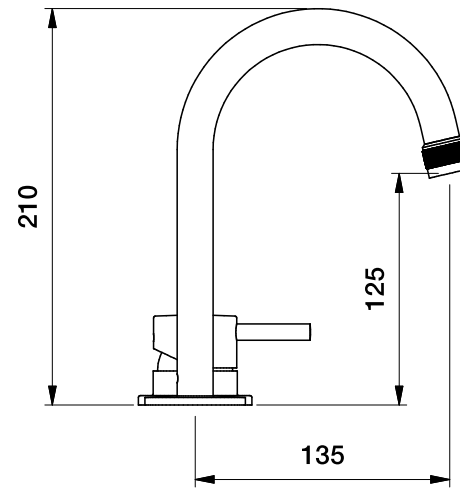

## YOKATO MIXER SET WITH METAL LEVERS

1.9300.06.3.XX

### DIMENSIONS

Front view:

Side view:

Top view:

XX suffix indicates finish - **see website for colour code**

Dimensions subject to change without notice

All dimensions are approximate

Copyright © Brodware 2020