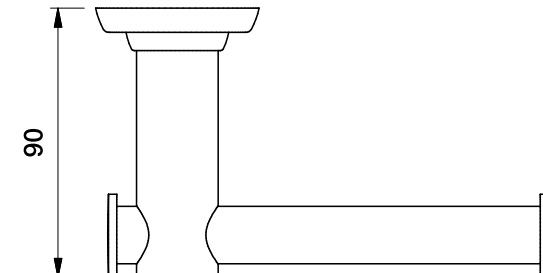

Brodware

MANHATTAN TOILET ROLL HOLDER

1.9161.02.0.XX

DIMENSIONS

Front view:

Side view:

Top view:

XX suffix indicates finish - **see website for colour code**