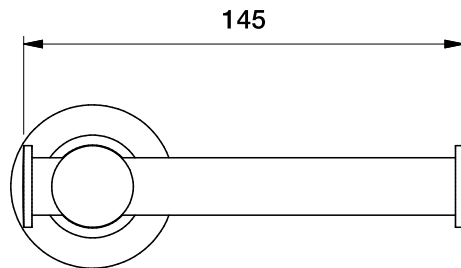

Brodware

MANHATTAN TOILET ROLL HOLDER

1.9161.02.0.XX

DIMENSIONS

Front view:

Side view:

Top view:

XX suffix indicates finish - **see website for colour code**

Dimensions subject to change without notice

All dimensions are approximate

Copyright © Brodware 2020

B.