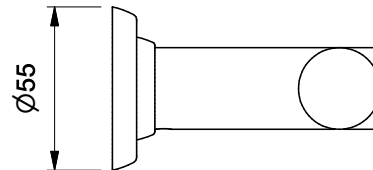

Brodware

MANHATTAN TOILET ROLL HOLDER

1.9161.02.0.XX

DIMENSIONS

Front view:

Side view:

Top view:

XX suffix indicates finish - **see website for colour code**

Dimensions subject to change without notice

All dimensions are approximate

Copyright © Brodware 2020

B.