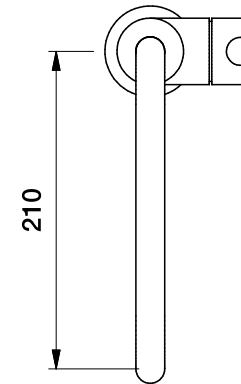

Brodware

MANHATTAN KITCHEN MIXER

1.9108.80.0.XX

DIMENSIONS

Front view:

Side view:

Top view:

XX suffix indicates finish - **see website for colour code**

Dimensions subject to change without notice

All dimensions are approximate

Copyright © Brodware 2020

B.