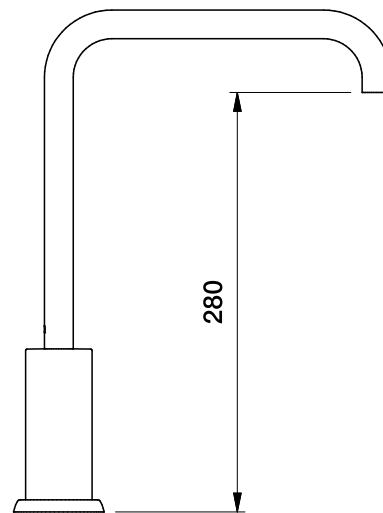

Brodware

MANHATTAN KITCHEN MIXER

1.9108.80.0.XX

DIMENSIONS

Front view:

Side view:

Top view:

XX suffix indicates finish - **see website for colour code**

Dimensions subject to change without notice

All dimensions are approximate

Copyright © Brodware 2020

B.