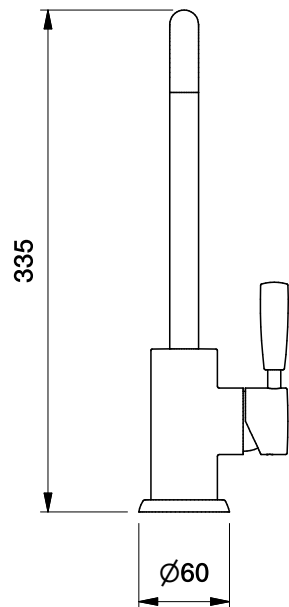

Brodware

MANHATTAN KITCHEN MIXER

1.9108.80.0.XX

DIMENSIONS

Front view:

Side view:

Top view:

XX suffix indicates finish - **see website for colour code**

Dimensions subject to change without notice

All dimensions are approximate

Copyright © Brodware 2020

B.