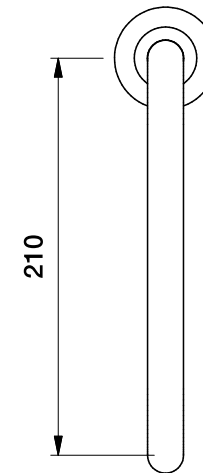

## MANHATTAN SQUARE BATH SPOUT

1.9107.81.0.XX

### DIMENSIONS

Front view:

Side view:

Top view:

XX suffix indicates finish - **see website for colour code**

Dimensions subject to change without notice

All dimensions are approximate

Copyright © Brodware 2020

**B.**