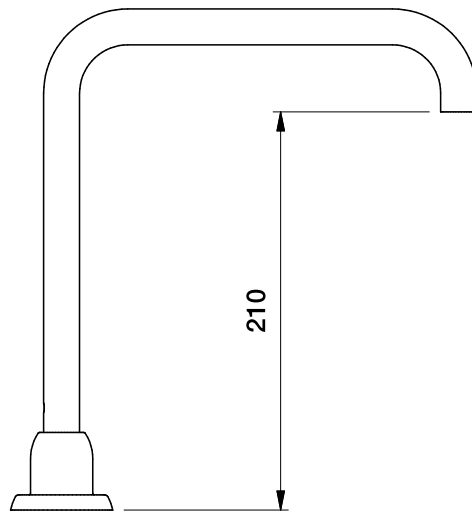

## MANHATTAN SQUARE BATH SPOUT

1.9107.81.0.XX

### DIMENSIONS

Front view:

Side view:

Top view:

XX suffix indicates finish - **see website for colour code**

Dimensions subject to change without notice

All dimensions are approximate

Copyright © Brodware 2020