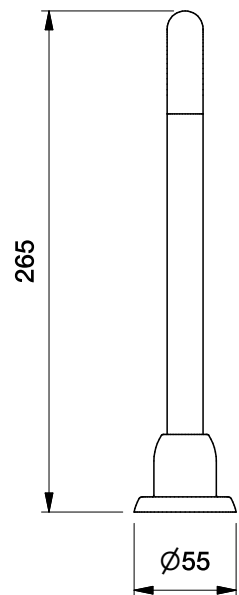

## MANHATTAN SQUARE BATH SPOUT

1.9107.81.0.XX

### DIMENSIONS

Front view:

Side view:

Top view:

XX suffix indicates finish - **see website for colour code**

Dimensions subject to change without notice

All dimensions are approximate

Copyright © Brodware 2020