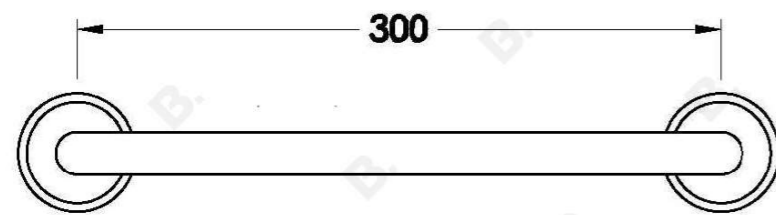

HALO TOWEL RAIL WITH METAL TRIM

1.9555.30.0.XX

PRODUCT DIMENSIONS:

Front view:

Side view:

Top view: