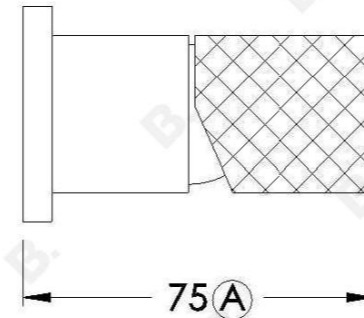

## HALO WALL MIXER WITH KNURLED HANDLE

1.9548.00.7.XX

### PRODUCT DIMENSIONS:

Front view:

Side view:

Top view:

Available for purchase through selected distributors only.