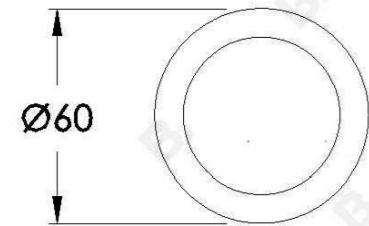

## HALO WALL MIXER WITH KNURLED HANDLE

1.9548.00.7.XX

### PRODUCT DIMENSIONS:

Front view:

Side view:

Top view:

Available for purchase through selected distributors only.