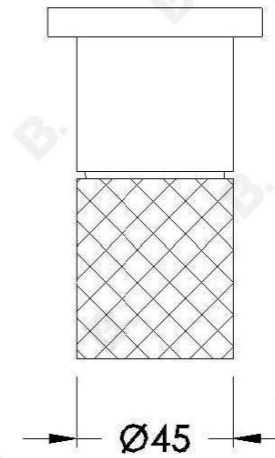

## HALO WALL MIXER WITH KNURLED HANDLE

1.9548.00.7.XX

### PRODUCT DIMENSIONS:

Front view:

Side view:

Top view:

Available for purchase through selected distributors only.