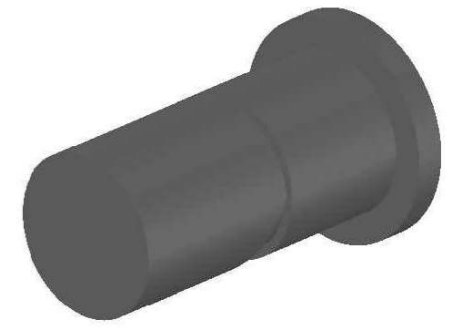

## HALO WALL MIXER WITH KNURLED HANDLE

1.9548.00.7.XX

### PRODUCT DIMENSIONS:

Front view:

Side view:

Top view:

Available for purchase through selected distributors only.