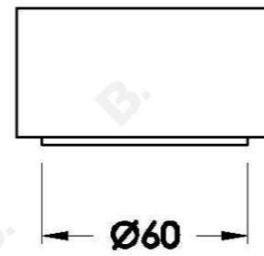

HALO HOB MOUNTED PROGRESSIVE MIXER WITH MARBLE HANDLE

1.9547.02.6.XX

PRODUCT DIMENSIONS:

Front view:

Side view:

Top view: