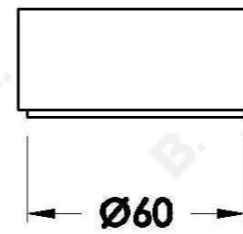

HALO HOB MOUNTED PROGRESSIVE MIXER WITH METAL HANDLE

1.9547.02.2.XX

PRODUCT DIMENSIONS:

Front view:

Side view:

Top view: