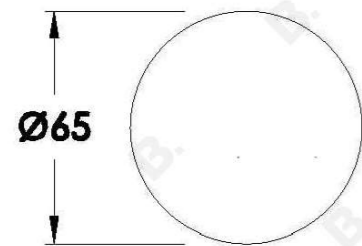

HALO PROGRESSIVE WALL MIXER WITH KNURLED HANDLE

1.9547.00.7.XX

PRODUCT DIMENSIONS:

Front view:

Side view:

Top view:

Available for purchase through selected distributors only.