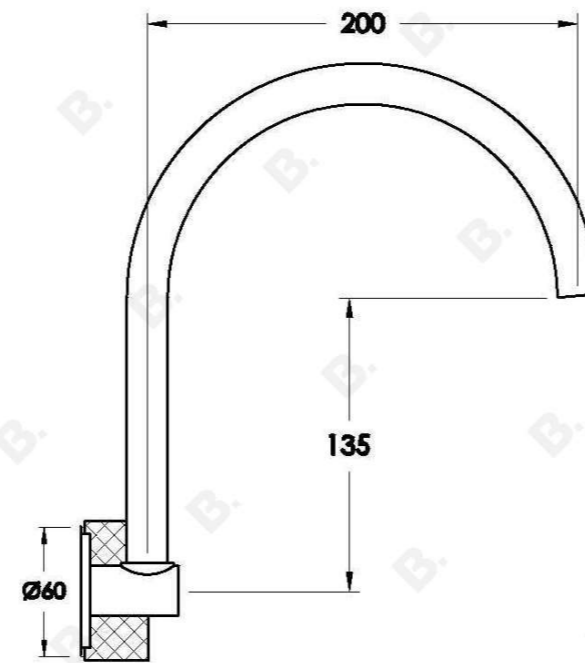

HALO WALL SET WITH KNURLED HANDLE

1.9528.94.7.XX

1.9528.84.7.XX: Flow controlled variant

PRODUCT DIMENSIONS:

Front view:

Side view:

Top view:

Available for purchase through selected distributors only.