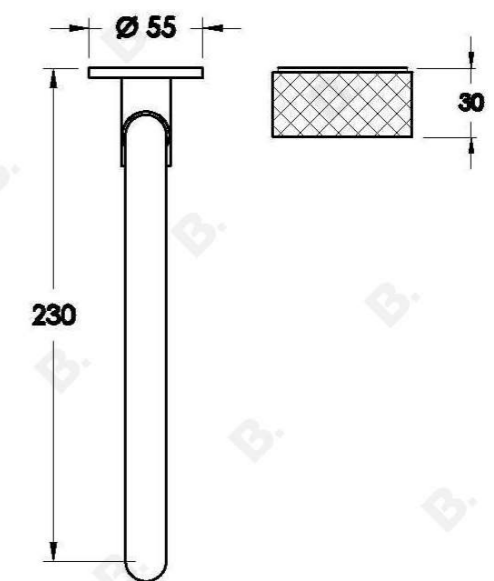

HALO WALL SET WITH KNURLED HANDLE

1.9528.94.7.XX

1.9528.84.7.XX: Flow controlled variant

PRODUCT DIMENSIONS:

Front view:

Side view:

Top view:

Available for purchase through selected distributors only.