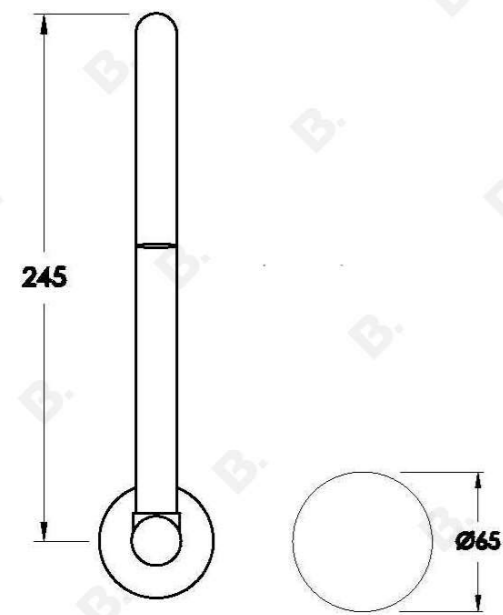

HALO WALL SET WITH KNURLED HANDLE

1.9528.94.7.XX

1.9528.84.7.XX: Flow controlled variant

PRODUCT DIMENSIONS:

Front view:

Side view:

Top view:

Available for purchase through selected distributors only.