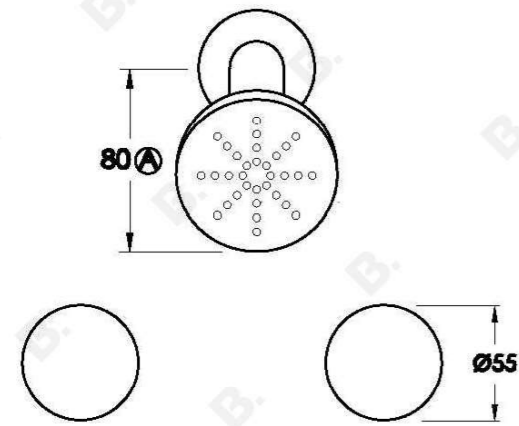

HALO SHOWER SET WITH KNURLED HANDLES

1.9510.03.7.XX

PRODUCT DIMENSIONS:

Front view:

Side view:

Top view:

Available for purchase through selected distributors only.