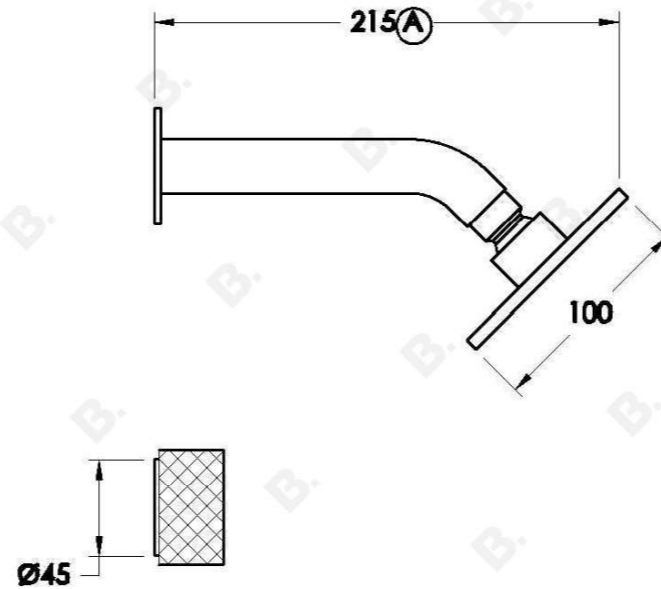

HALO SHOWER SET WITH KNURLED HANDLES

1.9510.03.7.XX

PRODUCT DIMENSIONS:

Front view:

Side view:

Top view:

Available for purchase through selected distributors only.