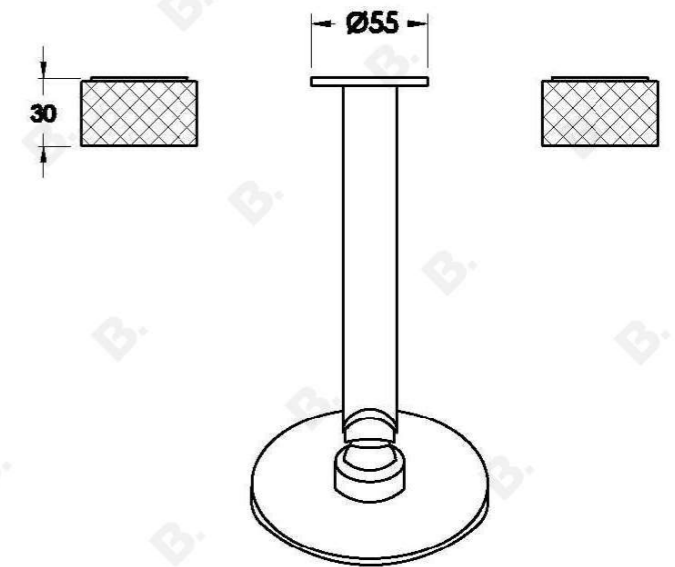

HALO SHOWER SET WITH KNURLED HANDLES

1.9510.03.7.XX

PRODUCT DIMENSIONS:

Front view:

Side view:

Top view:

Available for purchase through selected distributors only.