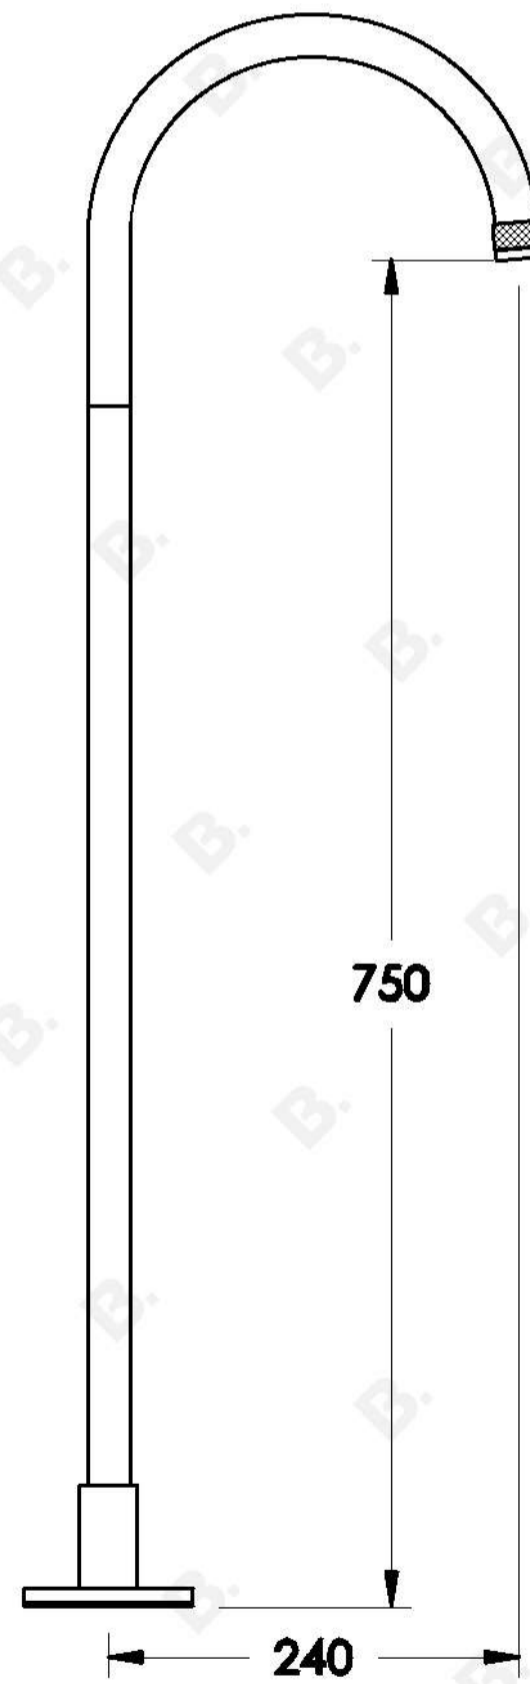

YOKATO FLOOR MOUNTED BATH SPOUT

1.9307.03.0.XX

PRODUCT DIMENSIONS:

Front view

Side view

Top view