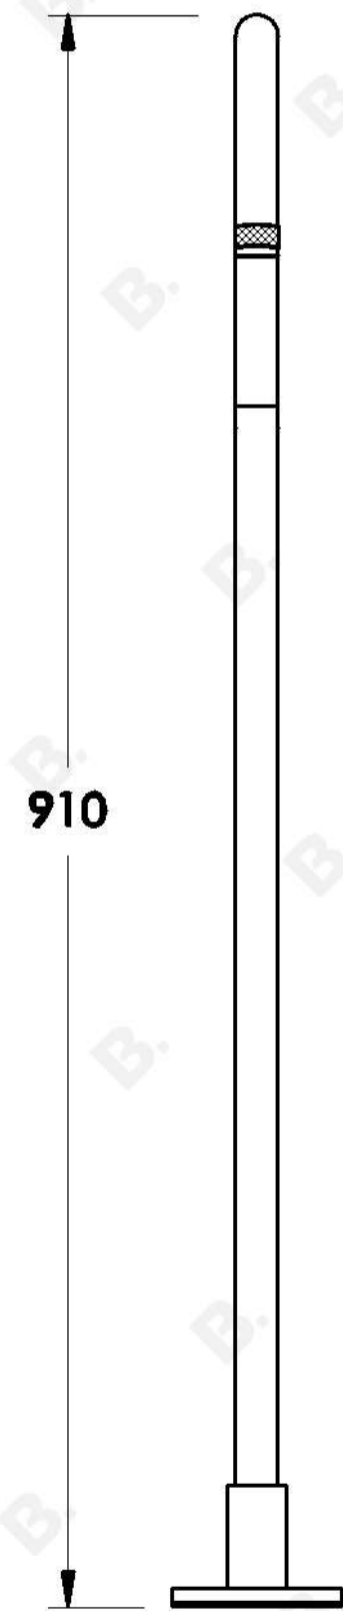

YOKATO FLOOR MOUNTED BATH SPOUT

1.9307.03.0.XX

PRODUCT DIMENSIONS:

Front view

Side view

Top view