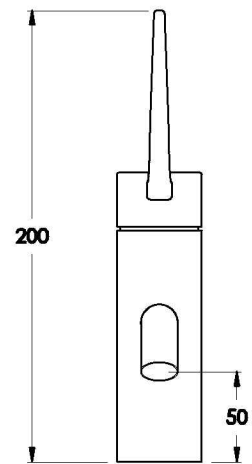

Brodware

BROVITAL 6 BASIN MIXER

2.1202.00.0.XX

PRODUCT DIMENSIONS:

Front view

Side view:

Topview: