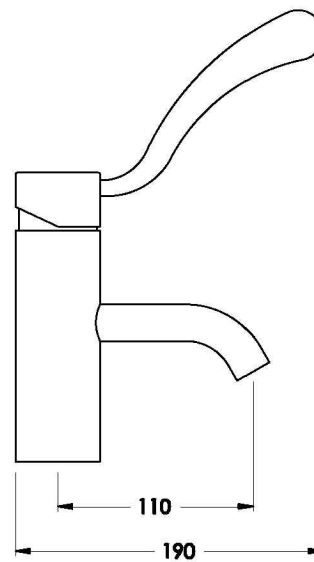

Brodware

BROVITAL 6 BASIN MIXER

2.1202.00.0.XX

PRODUCT DIMENSIONS:

Front view

Side view:

Topview: