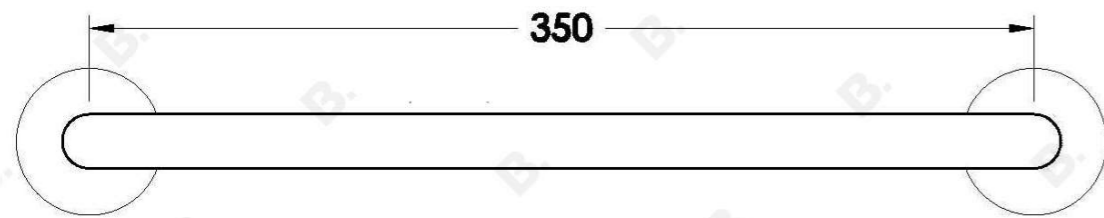

HALO METAL SHELF WITH METAL TRIM

1.9559.02.0.XX

PRODUCT DIMENSIONS:

Front view:

Side view:

Top view: