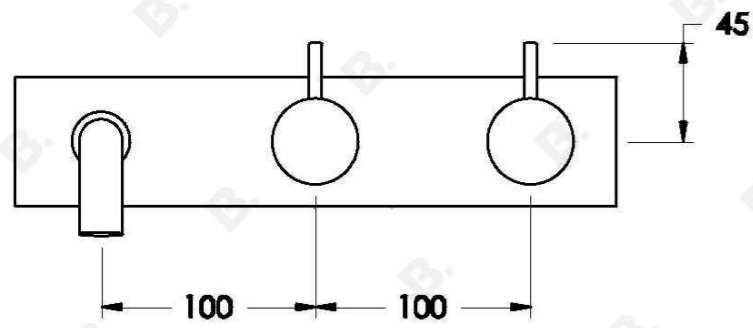

## MINIM WALL SET

1.9405.02.3.XX

1.9405.52.3.XX: Flow controlled variant

## PRODUCT DIMENSIONS:

Front view:

Side view:

Top view: