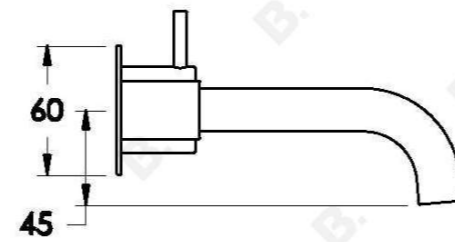

## MINIM WALL SET

1.9405.02.3.XX

1.9405.52.3.XX: Flow controlled variant

## PRODUCT DIMENSIONS:

Front view:

Side view:

Top view: