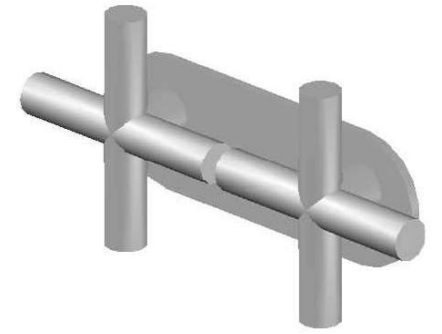

YOKATO WALL TAPS WITH CROSS HANDLES

1.9349.02.2.XX

PRODUCT DIMENSIONS:

Front view:

Side view:

Top view: