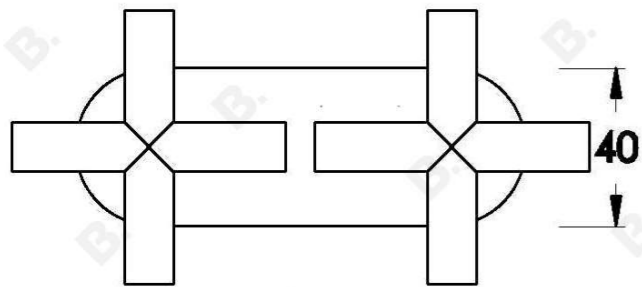

YOKATO WALL TAPS WITH CROSS HANDLES

1.9349.02.2.XX

PRODUCT DIMENSIONS:

Front view:

Side view:

Top view: