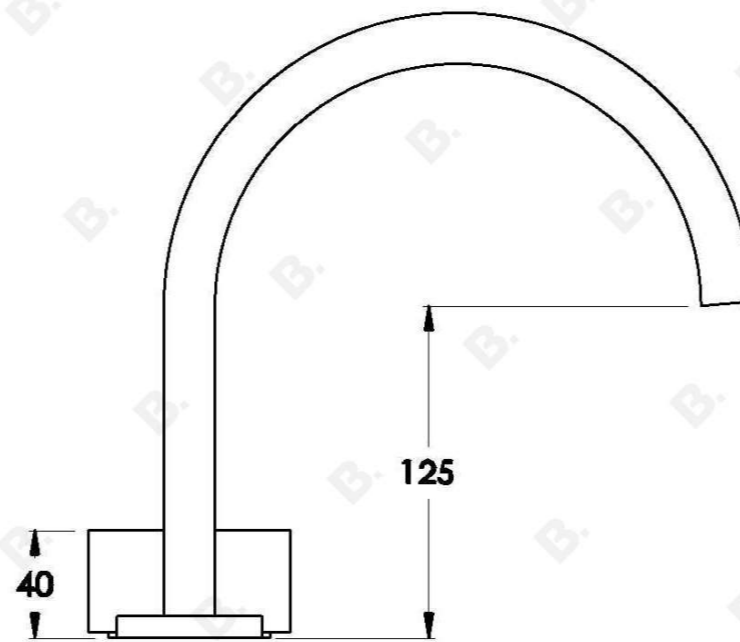

Brodware

HALO KITCHEN SET WITH MARBLE HANDLE

1.9507.96.6.XX

PRODUCT DIMENSIONS:

Front view:

Side view:

Top view: