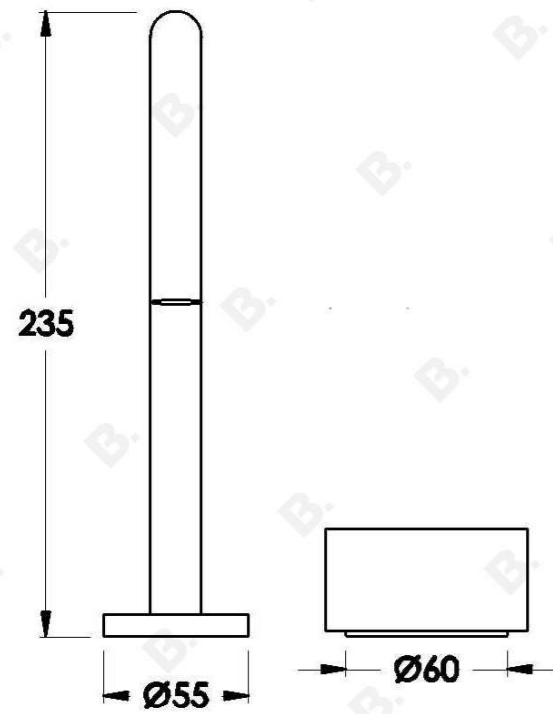

Brodware

HALO KITCHEN SET WITH MARBLE HANDLE

1.9507.96.6.XX

PRODUCT DIMENSIONS:

Front view:

Side view:

Top view: