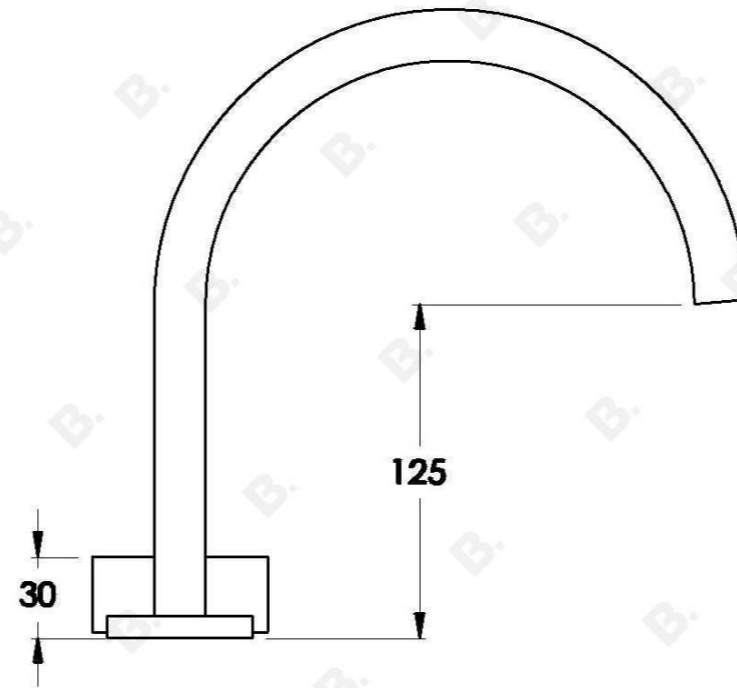

HALO KITCHEN SET WITH METAL HANDLE

1.9507.96.2.XX

PRODUCT DIMENSIONS:

Front view:

Side view:

Top view: