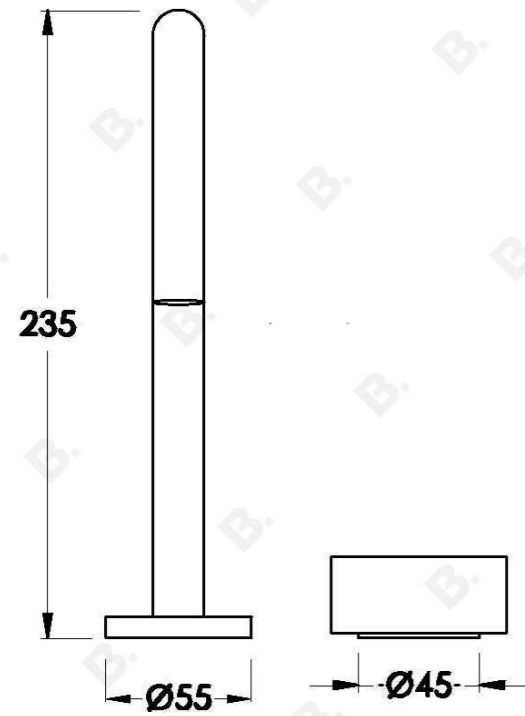

HALO KITCHEN SET WITH METAL HANDLE

1.9507.96.2.XX

PRODUCT DIMENSIONS:

Front view:

Side view:

Top view: