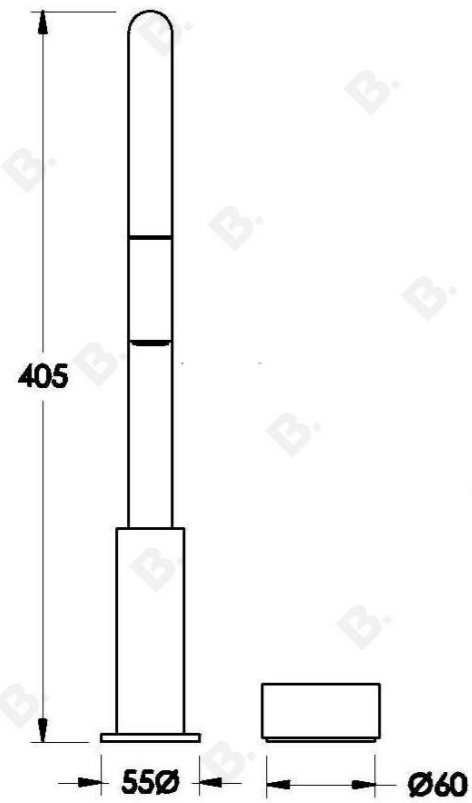

HALO KITCHEN SET WITH DUAL FUNCTION PULL-OUT SPOUT AND METAL HANDLE

1.9507.94.2.XX

PRODUCT DIMENSIONS:

Front view:

Side view:

Top view: