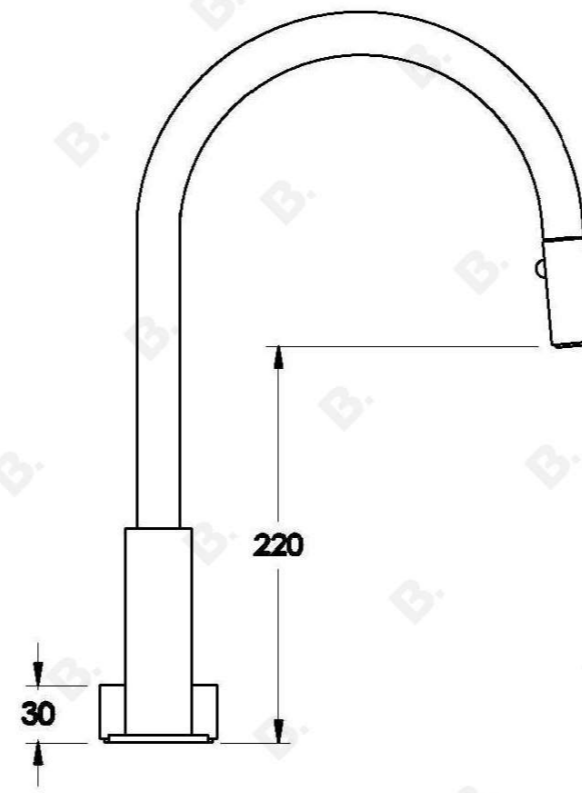

HALO KITCHEN SET WITH DUAL FUNCTION PULL-OUT SPOUT AND METAL HANDLE

1.9507.94.2.XX

PRODUCT DIMENSIONS:

Front view:

Side view:

Top view: