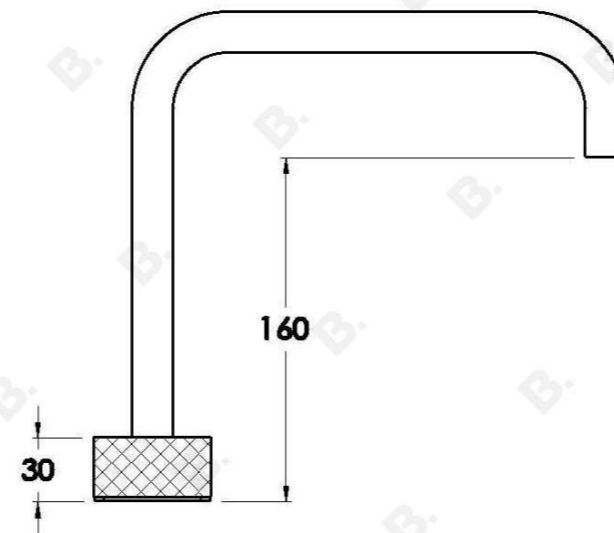

## HALO KITCHEN SET WITH KNURLED HANDLES

1.9507.89.7.XX

### PRODUCT DIMENSIONS:

Front view:

Side view:

Top view:

Available for purchase through selected distributors only.