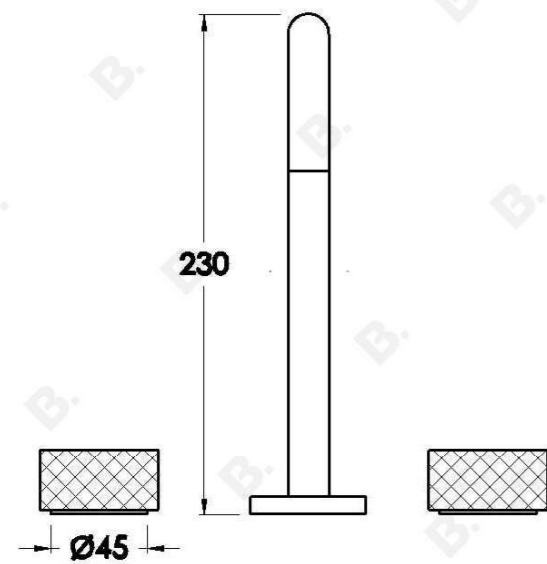

## HALO KITCHEN SET WITH KNURLED HANDLES

1.9507.89.7.XX

### PRODUCT DIMENSIONS:

Front view:

Side view:

Top view:

Available for purchase through selected distributors only.