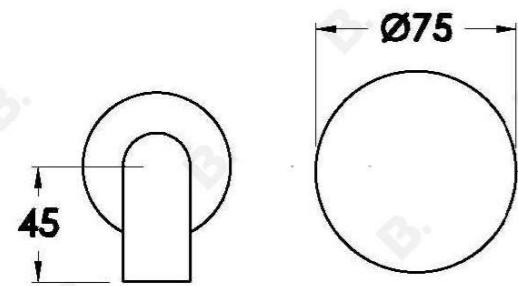

HALO WALL SET WITH MARBLE HANDLE

1.9506.94.6.XX

1.9506.84.6.XX: Flow controlled variant

PRODUCT DIMENSIONS:

Front view:

Side view:

Top view: