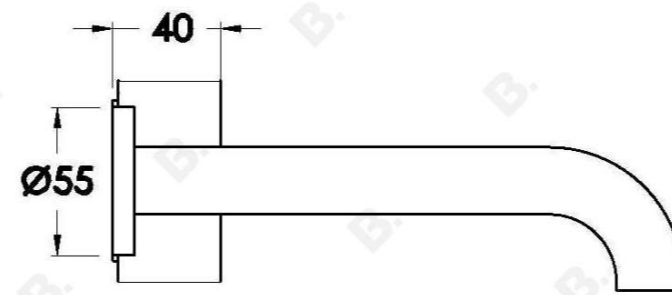

HALO WALL SET WITH MARBLE HANDLE

1.9506.94.6.XX

1.9506.84.6.XX: Flow controlled variant

PRODUCT DIMENSIONS:

Front view:

Side view:

Top view: