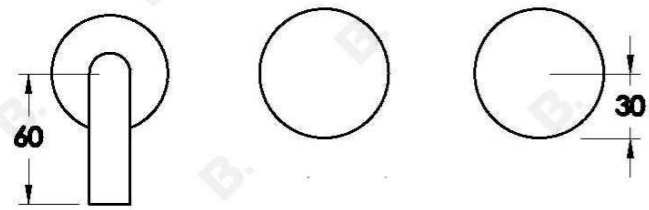

HALO WALL SET WITH MARBLE HANDLES

1.9506.08.6.XX

1.9506.58.6.XX: Flow controlled variant

PRODUCT DIMENSIONS:

Front view:

Side view:

Top view: