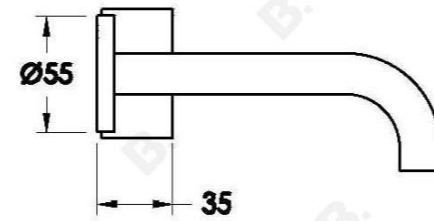

HALO WALL SET WITH MARBLE HANDLES

1.9505.08.6.XX

1.9505.58.6.XX: Flow controlled variant

PRODUCT DIMENSIONS:

Front view:

Side view:

Top view: