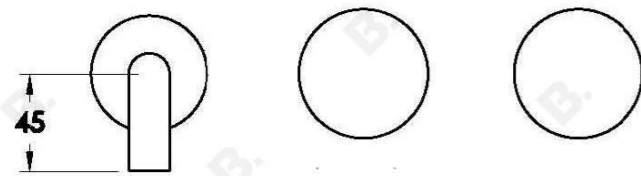

HALO WALL SET WITH MARBLE HANDLES

1.9505.08.6.XX

1.9505.58.6.XX: Flow controlled variant

PRODUCT DIMENSIONS:

Front view:

Side view:

Top view: