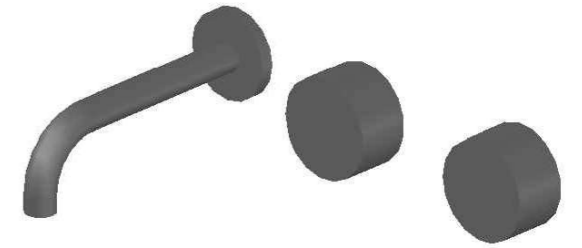

HALO WALL SET WITH MARBLE HANDLES

1.9505.08.6.XX

1.9505.58.6.XX: Flow controlled variant

PRODUCT DIMENSIONS:

Front view:

Side view:

Top view: