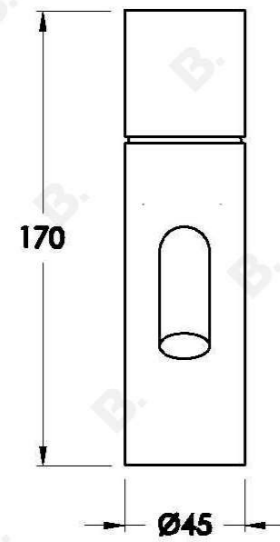

HALO BASIN MIXER WITH METAL HANDLE

1.9502.00.2.XX

PRODUCT DIMENSIONS:

Front view:

Side view:

Top view: