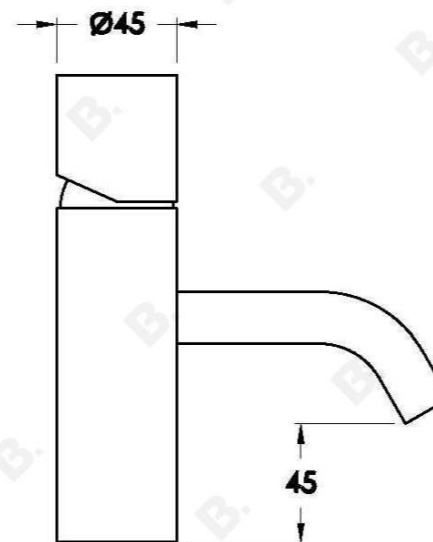

HALO BASIN MIXER WITH METAL HANDLE

1.9502.00.2.XX

PRODUCT DIMENSIONS:

Front view:

Side view:

Top view: