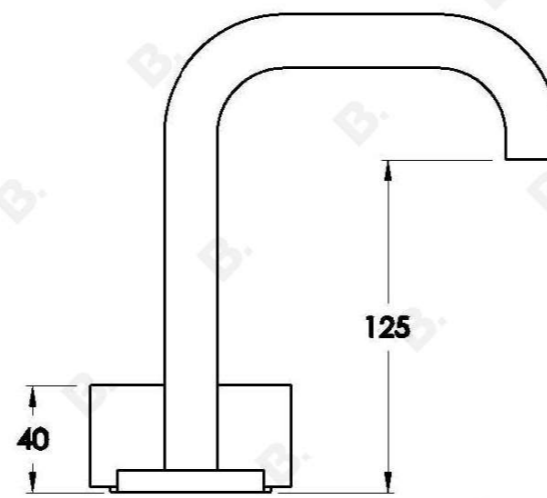

## HALO BASIN SET WITH MARBLE HANDLE

1.9500.97.6.XX

### PRODUCT DIMENSIONS:

Front view:

Side view:

Top view: