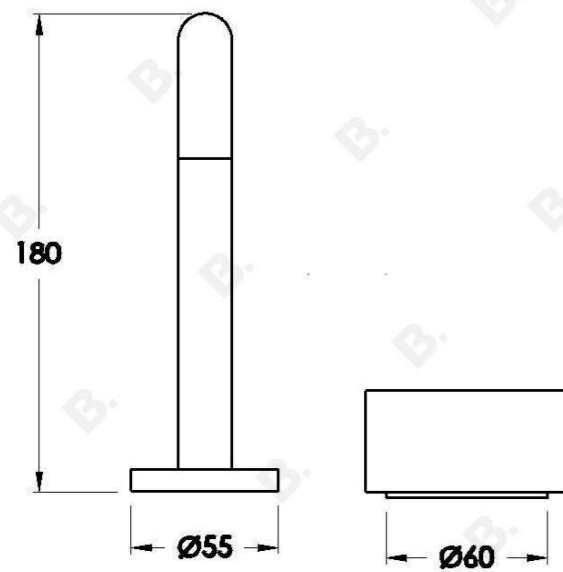

## HALO BASIN SET WITH MARBLE HANDLE

1.9500.97.6.XX

### PRODUCT DIMENSIONS:

Front view:

Side view:

Top view: