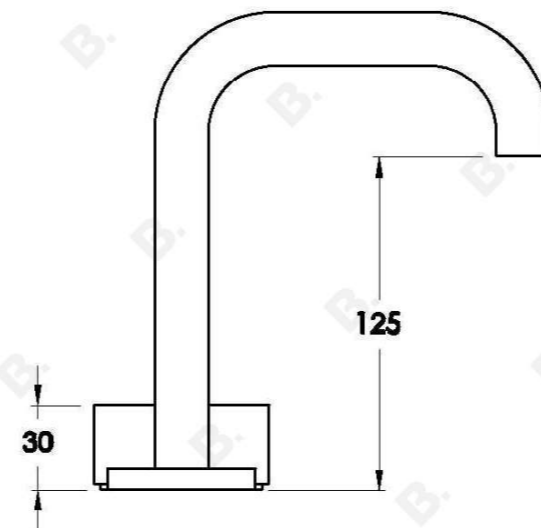

HALO BASIN SET WITH METAL HANDLE

1.9500.97.2.XX

PRODUCT DIMENSIONS:

Front view:

Side view:

Top view: