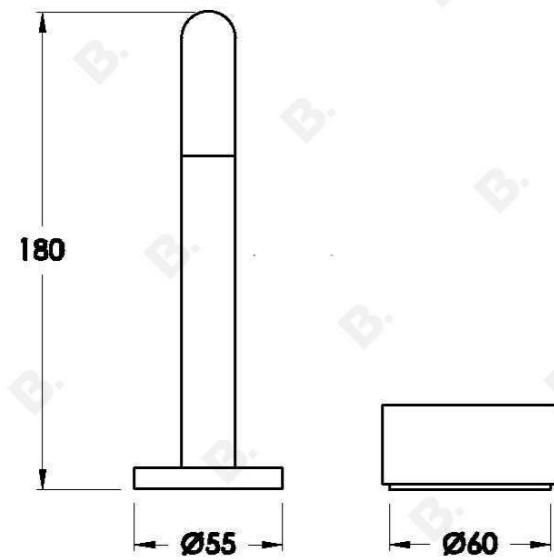

HALO BASIN SET WITH METAL HANDLE

1.9500.97.2.XX

PRODUCT DIMENSIONS:

Front view:

Side view:

Top view: