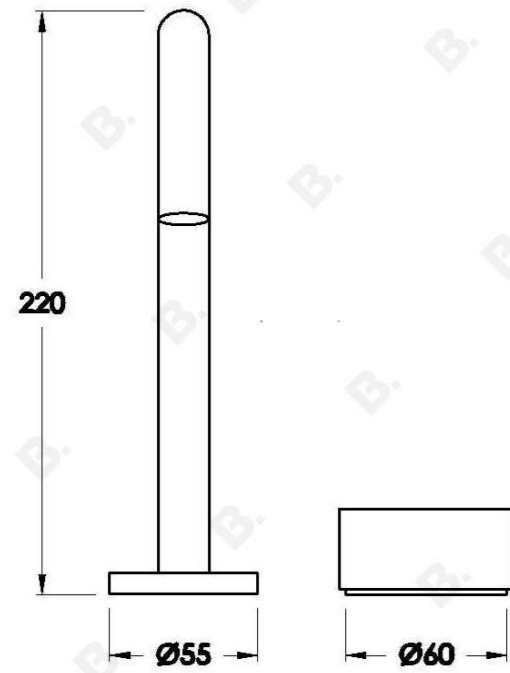

HALO BASIN SET WITH METAL HANDLE

1.9500.96.2.XX

PRODUCT DIMENSIONS:

Front view:

Side view:

Top view: