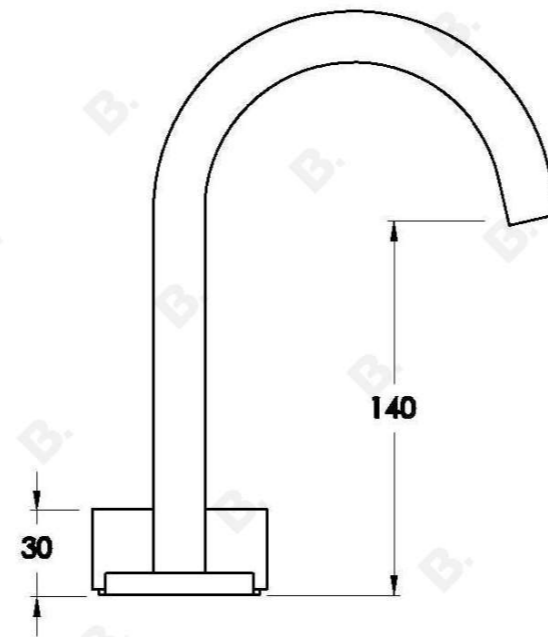

HALO BASIN SET WITH METAL HANDLE

1.9500.96.2.XX

PRODUCT DIMENSIONS:

Front view:

Side view:

Top view: