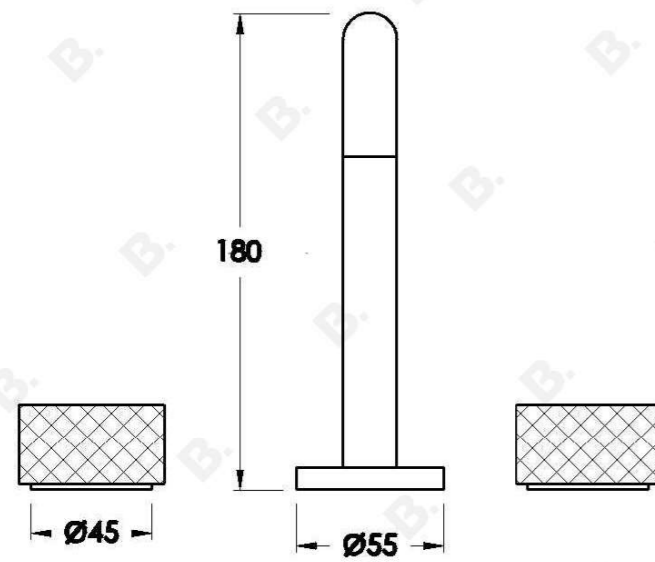

HALO BASIN SET WITH KNURLED HANDLES

1.9500.80.7.XX

PRODUCT DIMENSIONS:

Front view:

Side view:

Top view:

Available for purchase through selected distributors only.