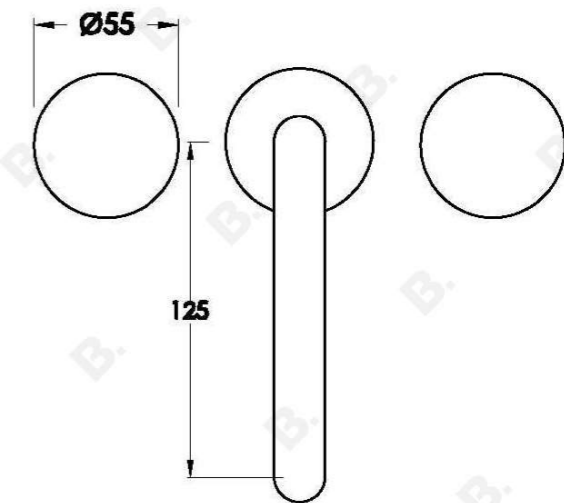

HALO BASIN SET WITH KNURLED HANDLES

1.9500.80.7.XX

PRODUCT DIMENSIONS:

Front view:

Side view:

Top view:

Available for purchase through selected distributors only.