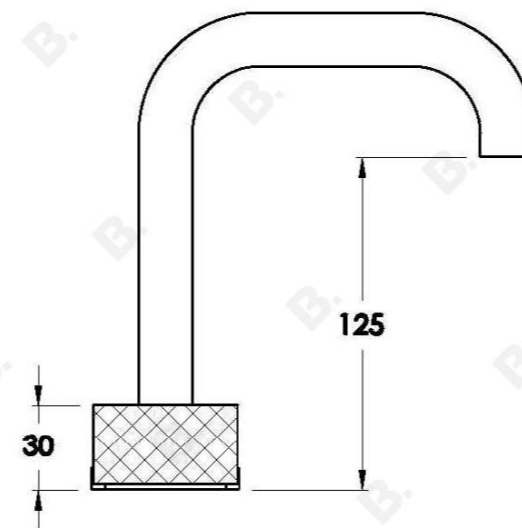

HALO BASIN SET WITH KNURLED HANDLES

1.9500.80.7.XX

PRODUCT DIMENSIONS:

Front view:

Side view:

Top view:

Available for purchase through selected distributors only.