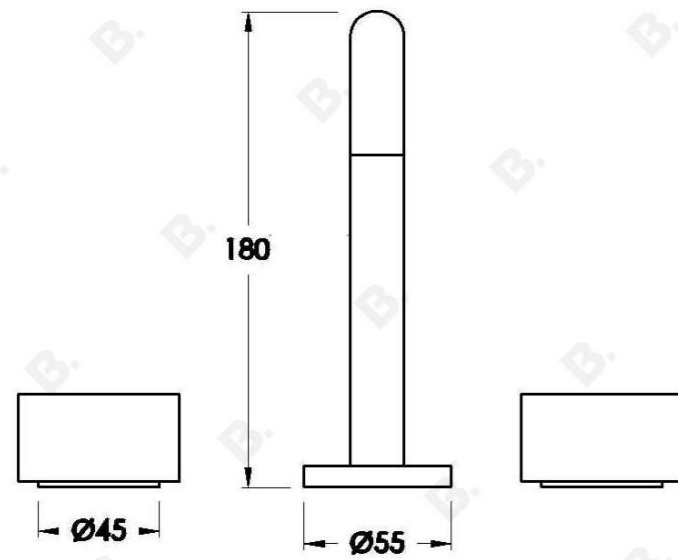

HALO BASIN SET WITH MARBLE HANDLES

1.9500.80.6.XX

PRODUCT DIMENSIONS:

Front view:

Side view:

Top view: