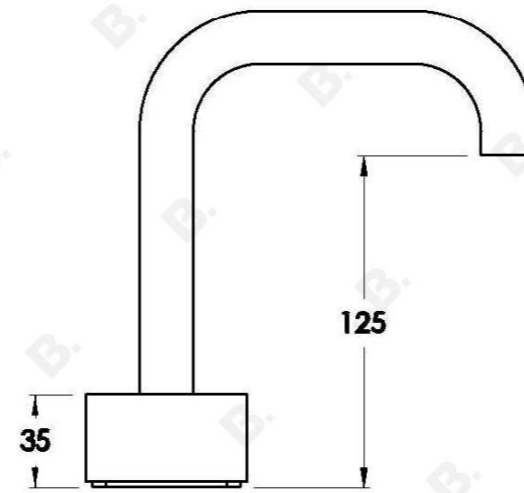

HALO BASIN SET WITH MARBLE HANDLES

1.9500.80.6.XX

PRODUCT DIMENSIONS:

Front view:

Side view:

Top view: