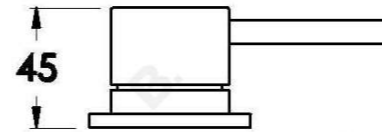

YOKATO HOB MIXER WITH METAL LEVER

1.9348.02.3.XX

PRODUCT DIMENSIONS:

Front view:

Side view:

Top view: