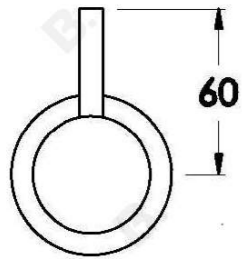

YOKATO WALL MIXER WITH METAL LEVER

1.9348.01.3.XX

PRODUCT DIMENSIONS:

Front view:

Side view:

Top view: