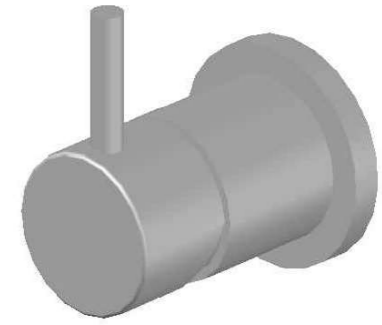

YOKATO WALL MIXER WITH METAL LEVER

1.9348.01.3.XX

PRODUCT DIMENSIONS:

Front view:

Side view:

Top view: