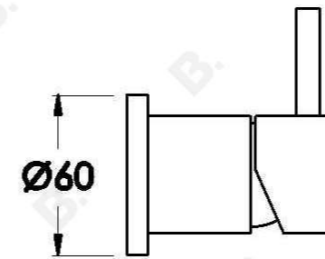

YOKATO WALL MIXER WITH METAL LEVER

1.9348.01.3.XX

PRODUCT DIMENSIONS:

Front view:

Side view:

Top view: