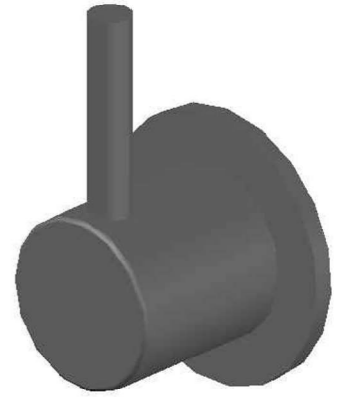

YOKATO WALL MIXER WITH METAL LEVER

1.9348.00.3.XX

PRODUCT DIMENSIONS:

Front view:

Side view:

Top view: