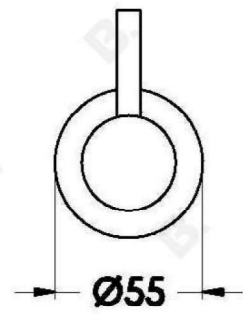

YOKATO WALL MIXER WITH METAL LEVER

1.9348.00.3.XX

PRODUCT DIMENSIONS:

Front view:

Side view:

Top view: