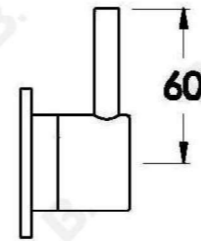

YOKATO WALL MIXER WITH METAL LEVER

1.9348.00.3.XX

PRODUCT DIMENSIONS:

Front view:

Side view:

Top view: