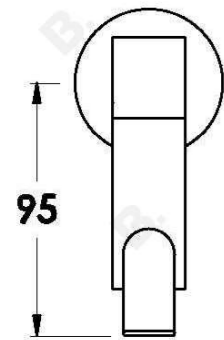

YOKATO WALL SPOUT

1.9329.30.0.XX

1.9329.40.0.XX - Flow controlled variant

PRODUCT DIMENSIONS:

Front view:

Side view:

Top view: