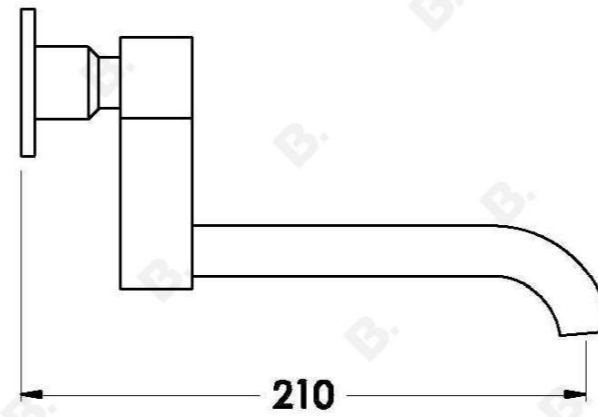

YOKATO WALL SPOUT

1.9329.30.0.XX

1.9329.40.0.XX - Flow controlled variant

PRODUCT DIMENSIONS:

Front view:

Side view:

Top view: