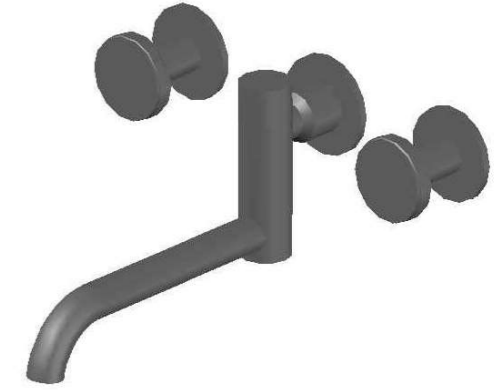

YOKATO WALL SET WITH DISC HANDLES

1.9329.00.6.XX

1.9329.50.6.XX: Flow controlled variant

PRODUCT DIMENSIONS:

Front view

Side view:

Topview: