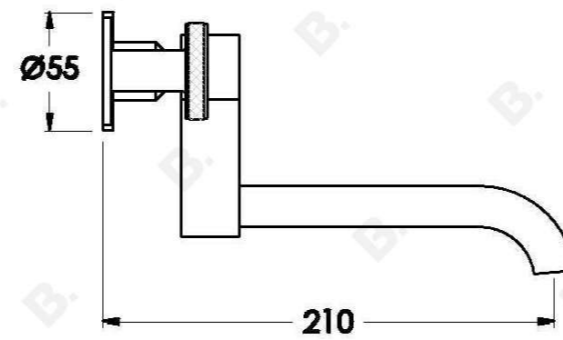

YOKATO WALL SET WITH DISC HANDLES

1.9329.00.6.XX

1.9329.50.6.XX: Flow controlled variant

PRODUCT DIMENSIONS:

Front view

Side view:

Topview: