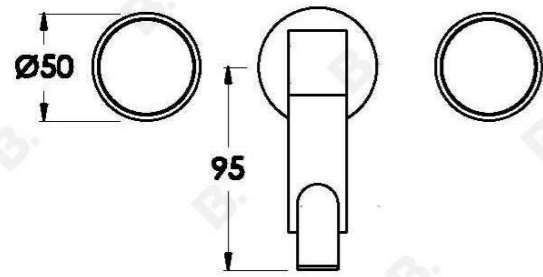

YOKATO WALL SET WITH DISC HANDLES

1.9329.00.6.XX

1.9329.50.6.XX: Flow controlled variant

PRODUCT DIMENSIONS:

Front view

Side view:

Topview: