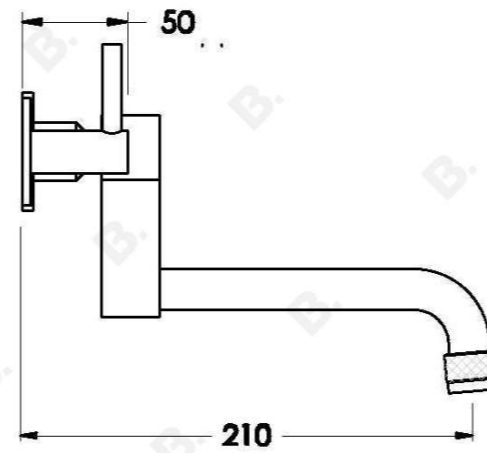

YOKATO WALL SET WITH METAL LEVERS

1.9329.00.3.XX

1.9329.50.3.XX: Flow controlled variant

PRODUCT DIMENSIONS:

Front view:

Side view:

Top view: