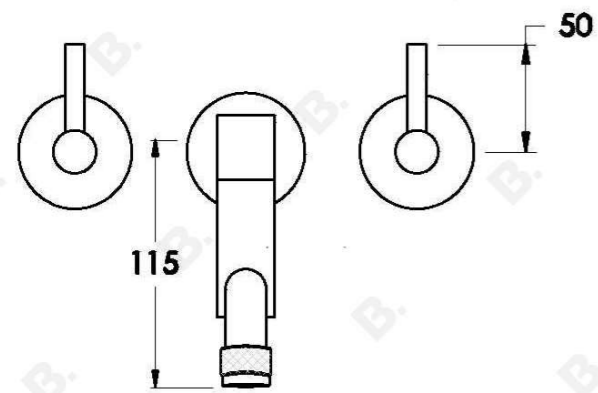

YOKATO WALL SET WITH METAL LEVERS

1.9329.00.3.XX

1.9329.50.3.XX: Flow controlled variant

PRODUCT DIMENSIONS:

Front view:

Side view:

Top view: