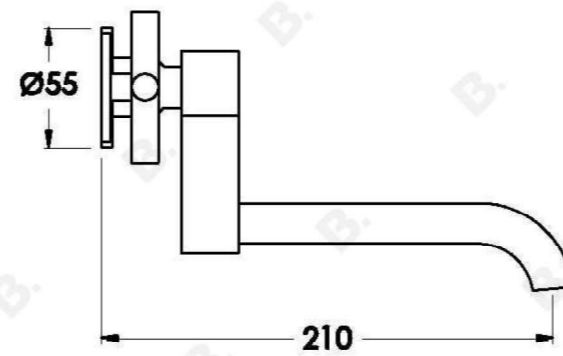

YOKATO WALL SET WITH CROSS HANDLES

1.9329.00.2.XX

1.9329.50.2.XX: Flow controlled variant

PRODUCT DIMENSIONS:

Front view:

Side view:

Top view: