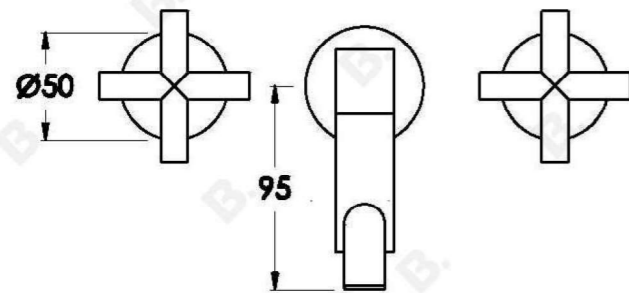

YOKATO WALL SET WITH CROSS HANDLES

1.9329.00.2.XX

1.9329.50.2.XX: Flow controlled variant

PRODUCT DIMENSIONS:

Front view:

Side view:

Top view: