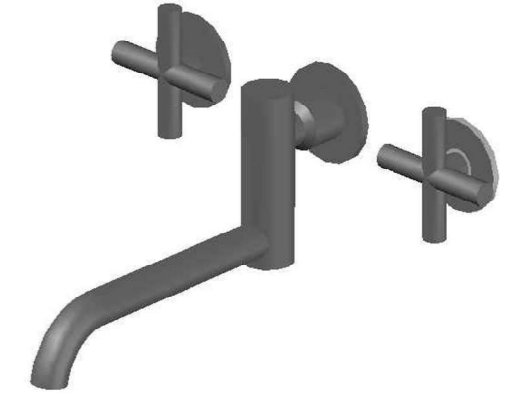

YOKATO WALL SET WITH CROSS HANDLES

1.9329.00.2.XX

1.9329.50.2.XX: Flow controlled variant

PRODUCT DIMENSIONS:

Front view:

Side view:

Top view: